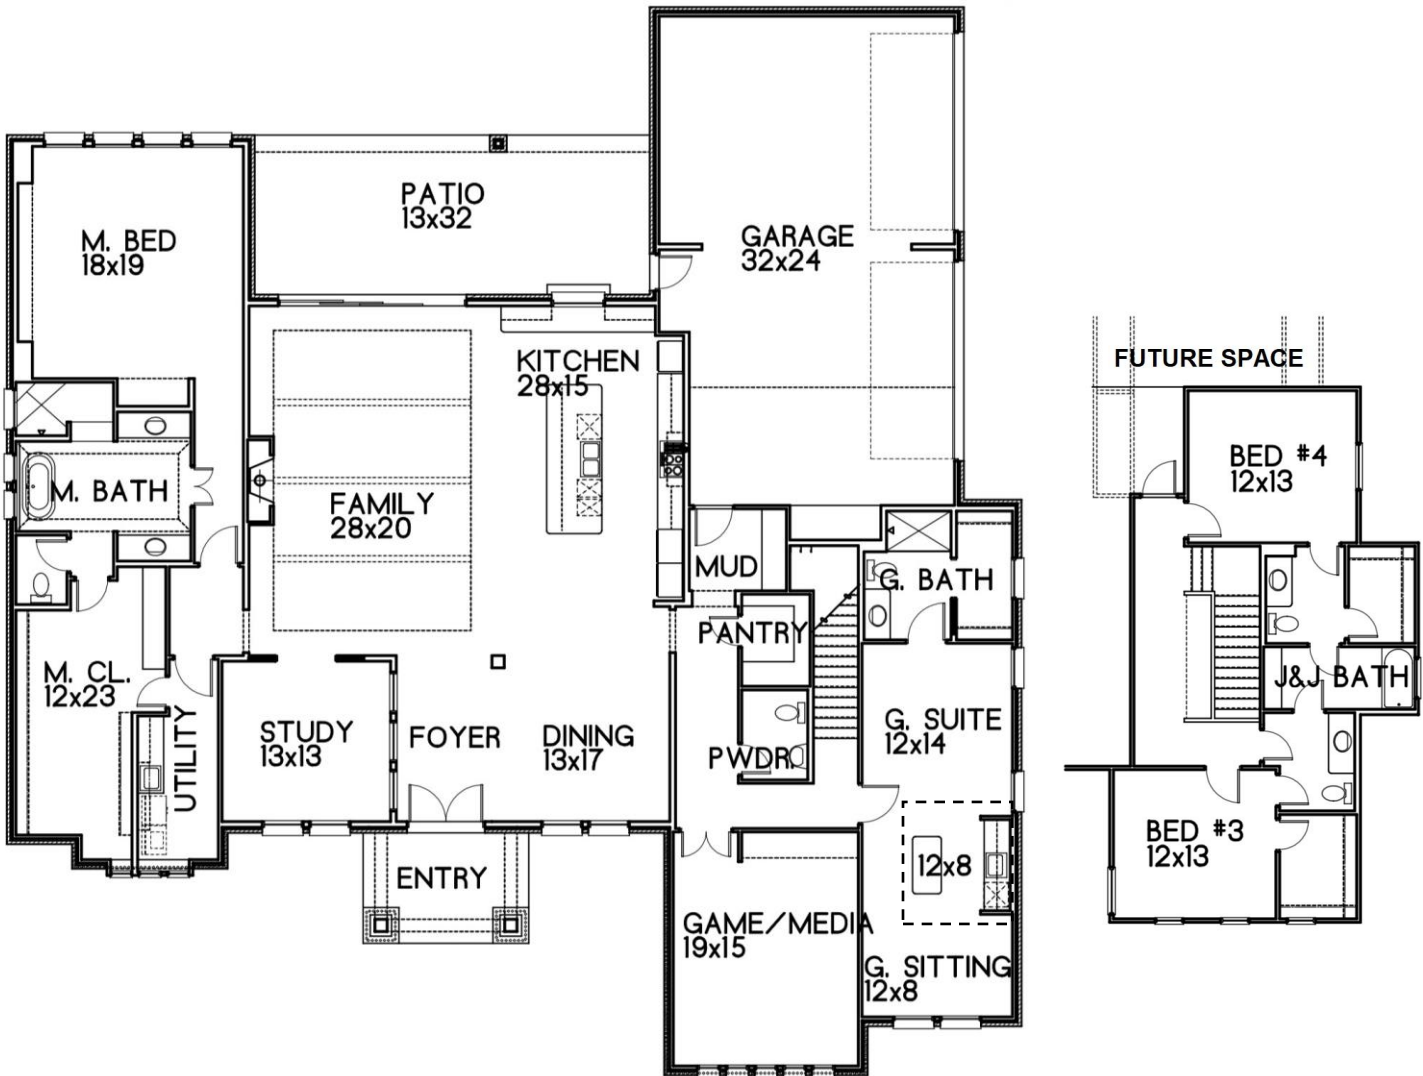

The Becker

4409 Brindle Way, Flower Mound

First Floor 3,967 sq ft
 Second Floor 858 sq ft
 Total 4,825 sq ft

All plans, elevations and specifications are subject to change without notice. All dimensions and square footages are approximate.