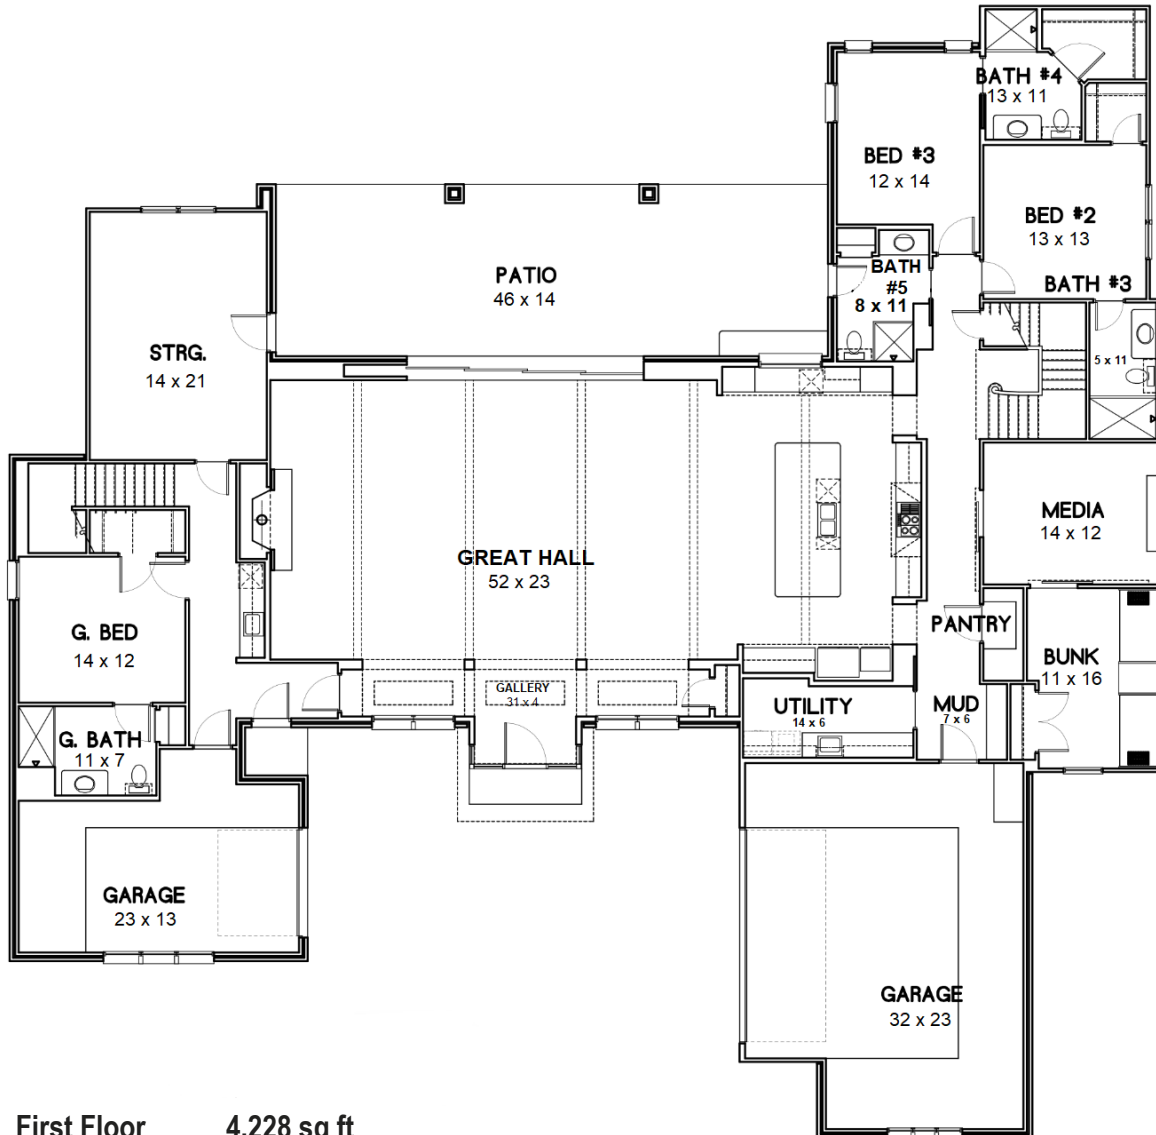

**To-Be-Built Home!**

**3906 Serendipity Hills Court (Lot 8, Block B)**  
The Bluffs at Pinnell Pointe, Corinth, TX 76210

First Floor 4,228 sq ft

Second Floor 1,287 sq ft

Total 5,515 sq ft