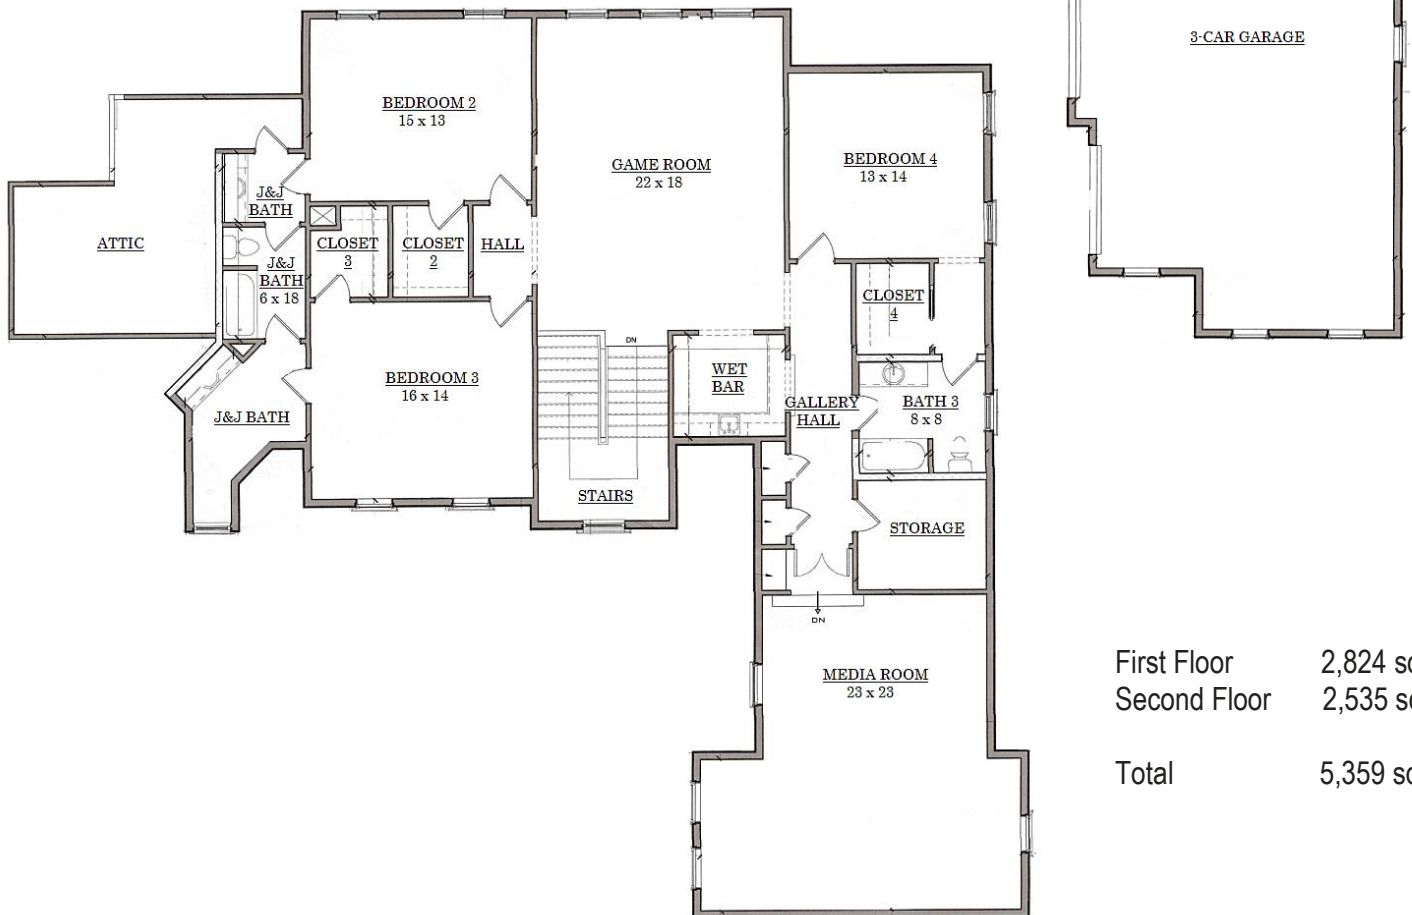

**3904 Serendipity Hills Court (Lot 3, Block B)**  
 The Bluffs at Pinnell Pointe, Corinth, TX 76210

First Floor	2,824 sq ft
Second Floor	2,535 sq ft
<b>Total</b>	<b>5,359 sq ft</b>