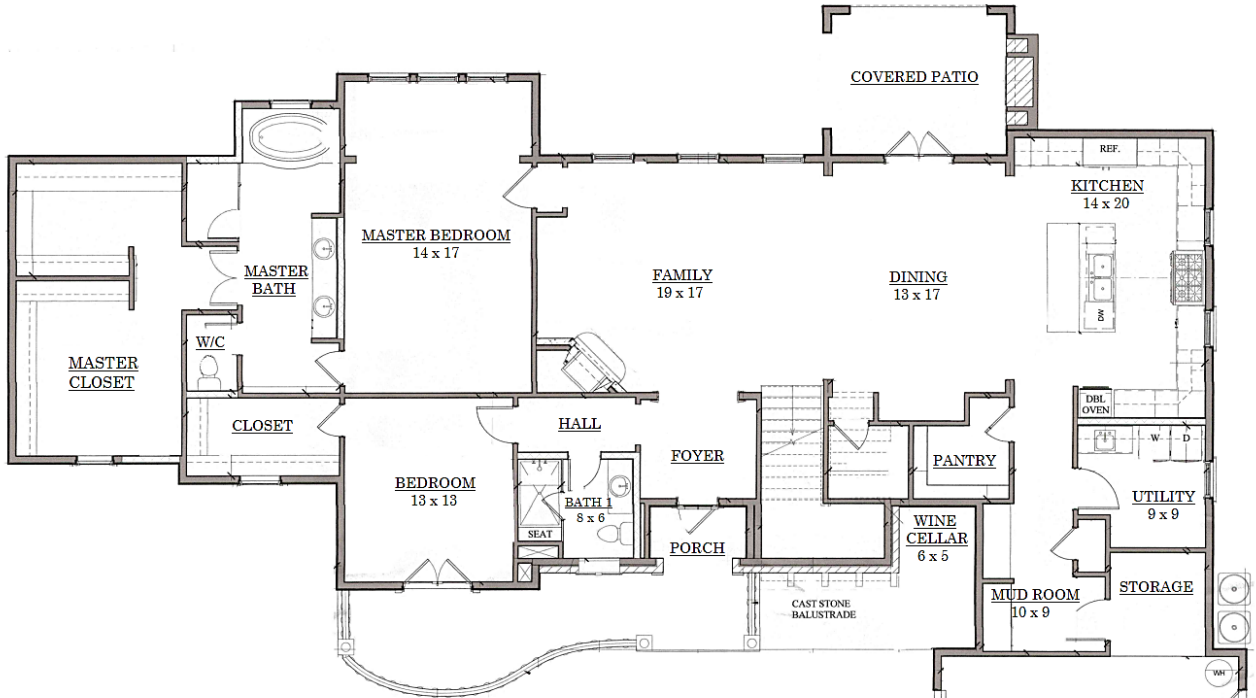

**3904 Serendipity Hills Court (Lot 3, Block B)**  
 The Bluffs at Pinnell Pointe, Corinth, TX 76210

First Floor	2,824 sq ft
Second Floor	2,535 sq ft
<b>Total</b>	<b>5,359 sq ft</b>