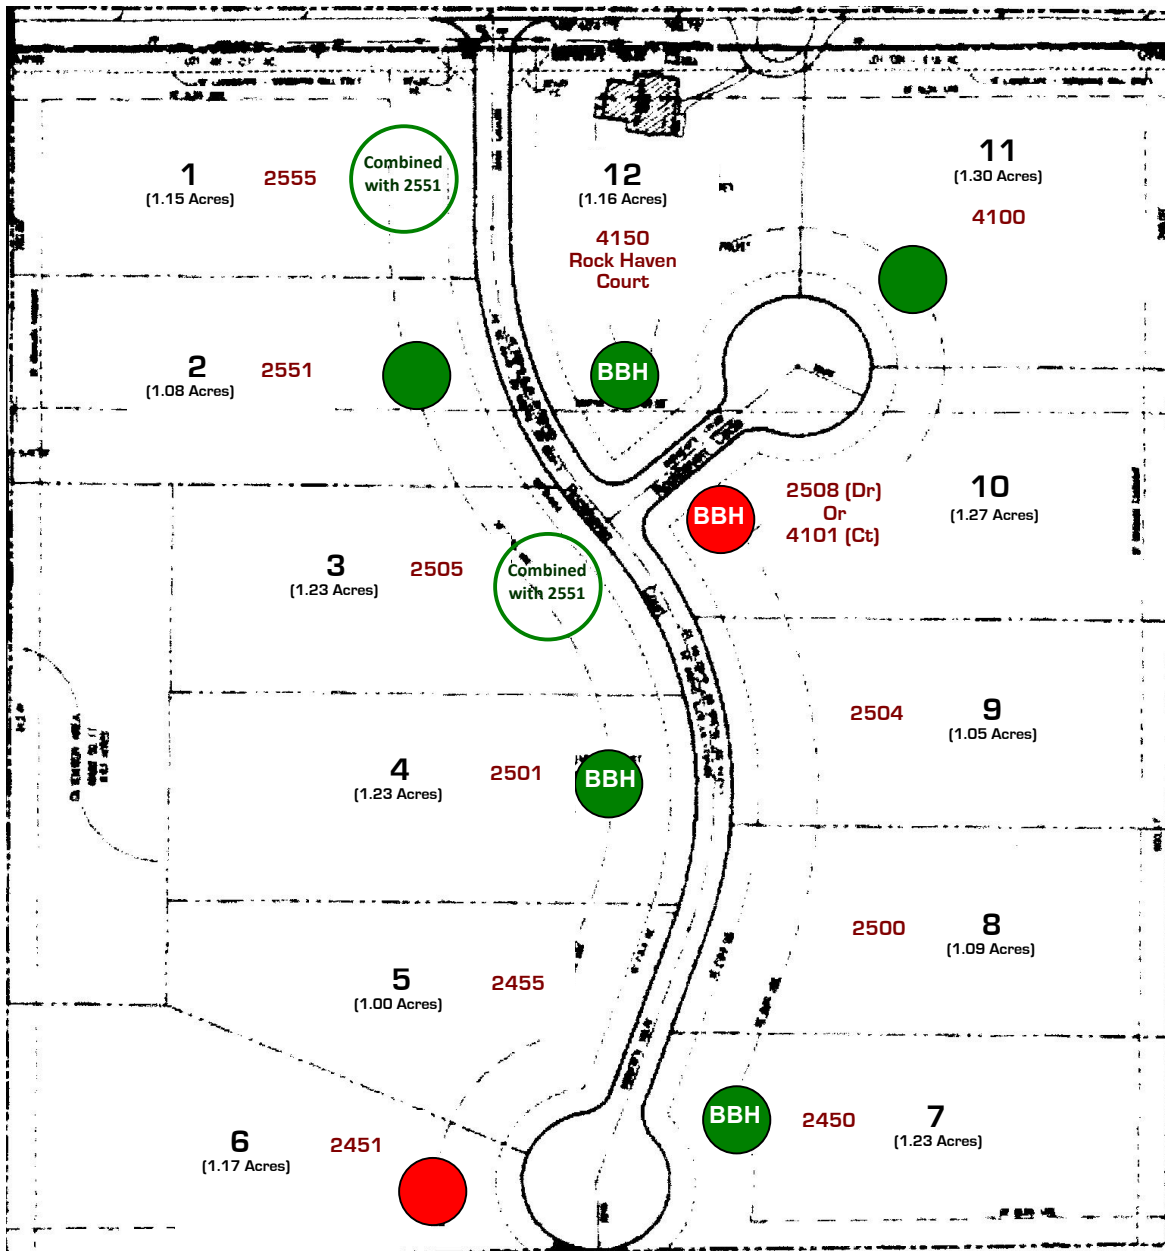

Bud Bartley
H O M E S
A Stillbrooke Homes Compan

Stillbrooke
H O M E S

-  **INVENTORY HOME**
(Complete, under construction, or planned)
-  **RESERVED**
-  **SOLD**
(Contracted - Under construction)
-  **OCCUPIED RESIDENCE**
-  **Bud Bartley Homes**

Rock Haven Estates

(One-Acre Homesites)

Flower Mound, Texas

WICHITA TRAIL

MAP NOT TO SCALE

Revised: 1/26/2012