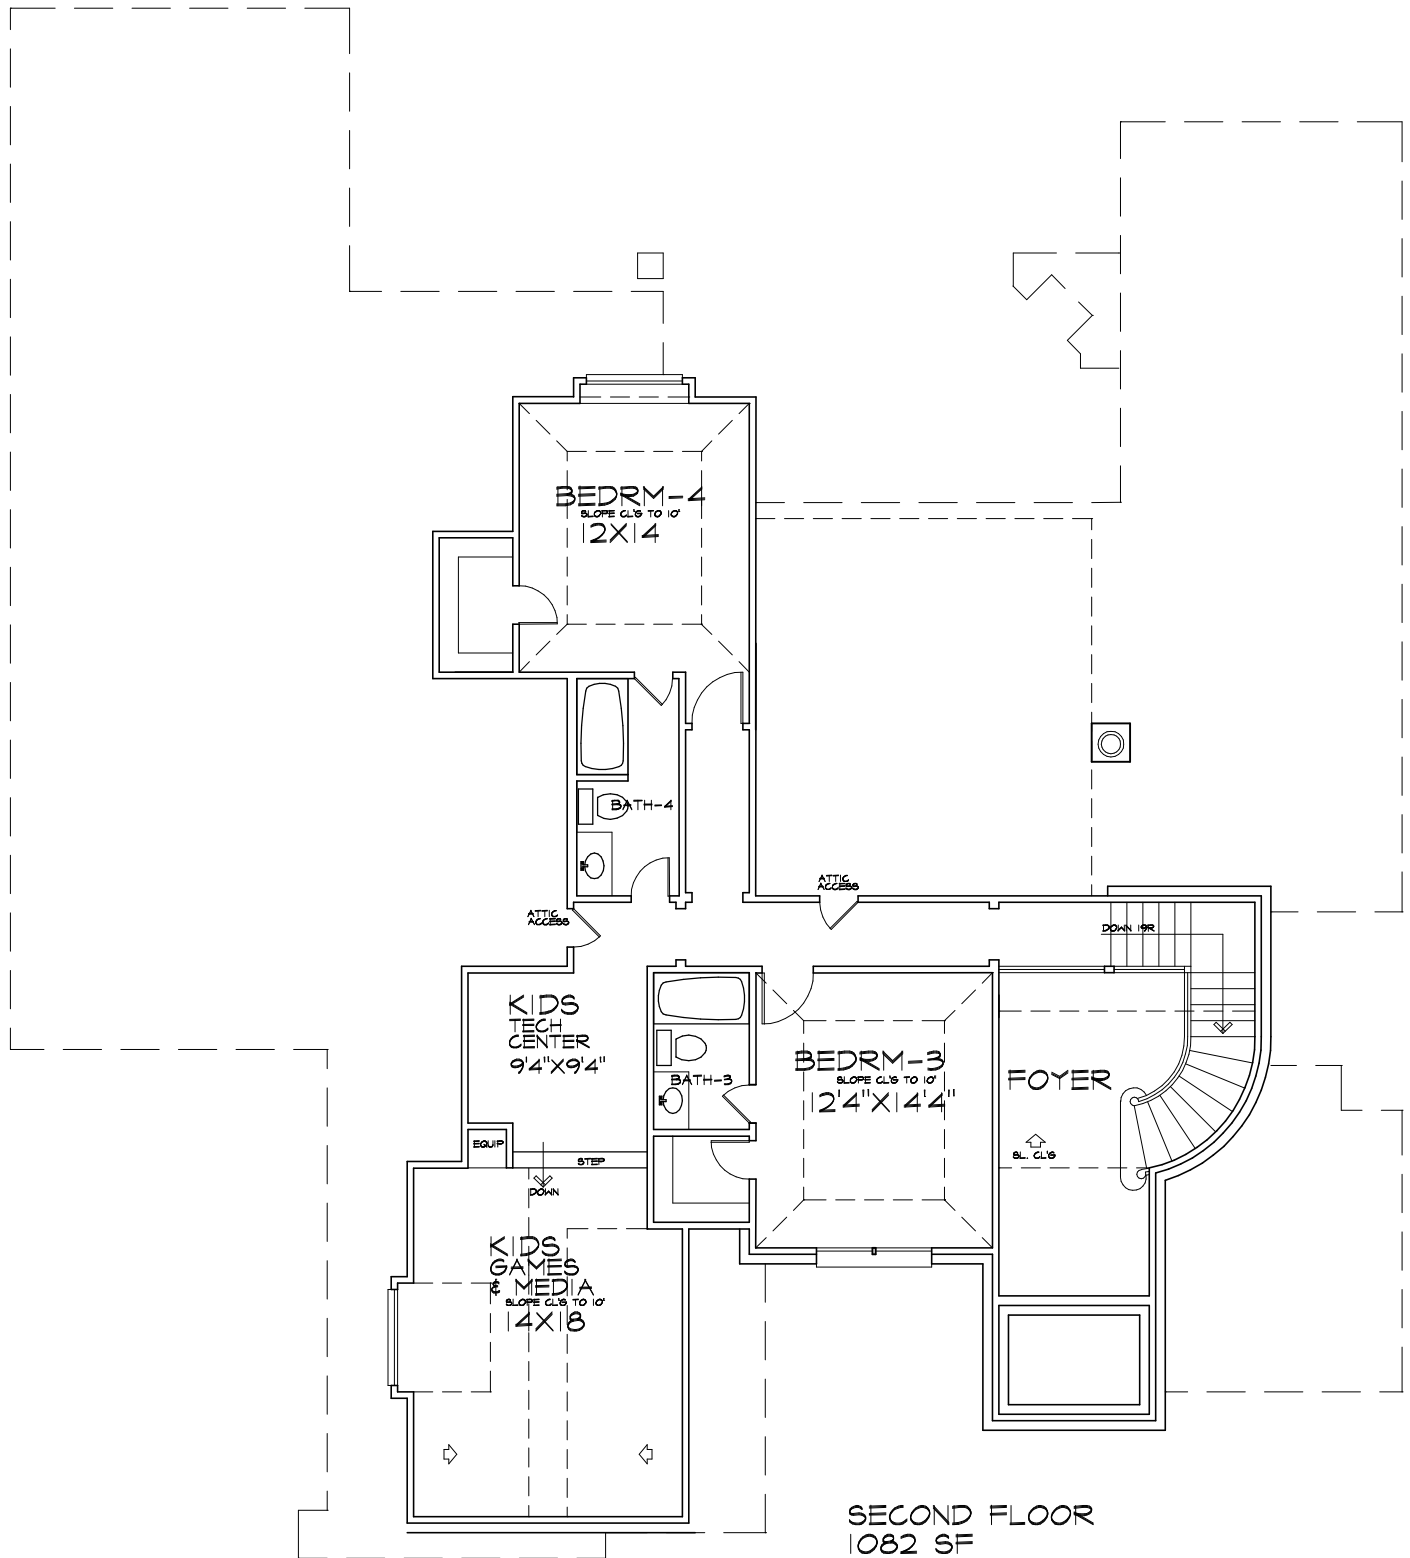

FIRST FLOOR  
3277 SF

4359 TOTAL SF  
72'6"W X 82'8"D

\* ALL PLANS AND ELEVATIONS ARE SUBJECT TO CHANGE WITHOUT NOTIFICATION.  
\* ALL DIMENSIONS AND SQUARE FOOTAGES ARE APPROXIMATE

SECOND FLOOR  
1082 SF

\* ALL DIMENSIONS AND SQUARE FOOTAGES ARE APPROXIMATE