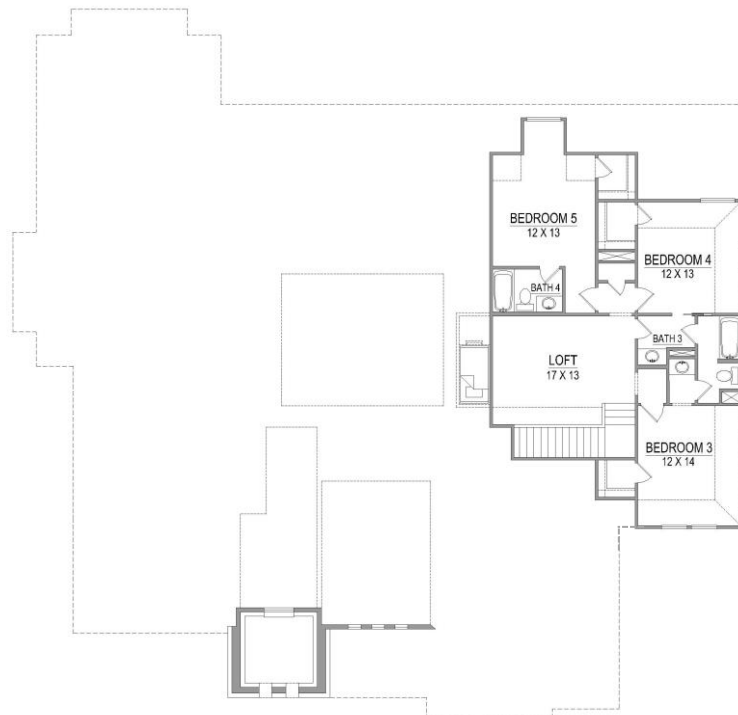

# 4725 Clydesdale Dr, Flower Mound

First Floor	4,121 sq ft
Second Floor	1,090 sq ft
Total	5,211 sq ft

*All plans, elevations and specifications are subject to change without notice.  
All dimensions and square footages are approximate.*