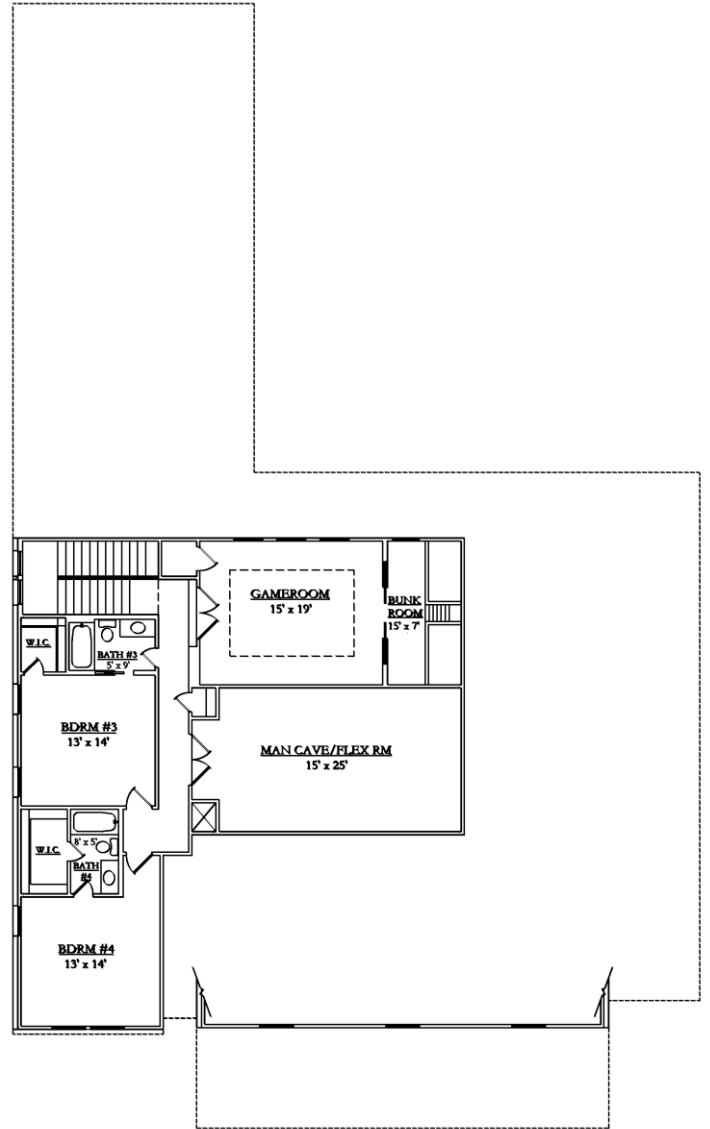

The Urban Farmhouse

4501 Brindle Way, Flower Mound

First Floor 3,708 sq ft
 Second Floor 1,613 sq ft
 Total 5,321 sq ft

All plans, elevations and specifications are subject to change without notice. All dimensions and square footages are approximate.