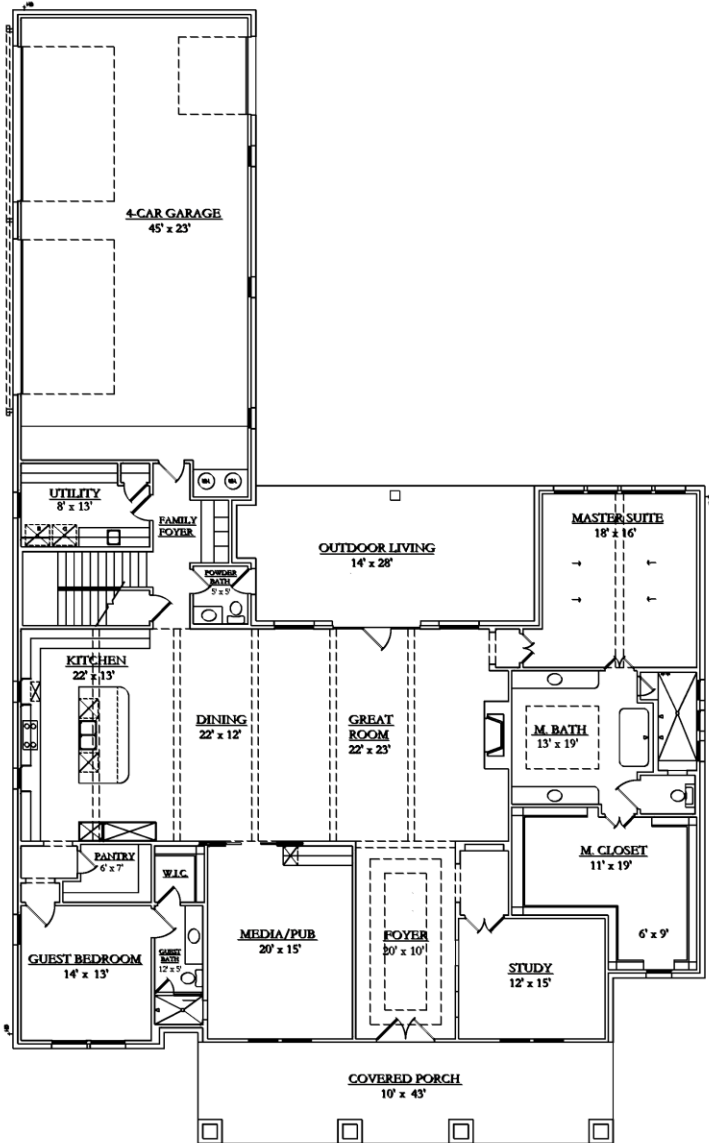

The Urban Farmhouse

4501 Brindle Way, Flower Mound

First Floor 3,708 sq ft
 Second Floor 1,613 sq ft
 Total 5,321 sq ft

All plans, elevations and specifications are subject to change without notice. All dimensions and square footages are approximate.