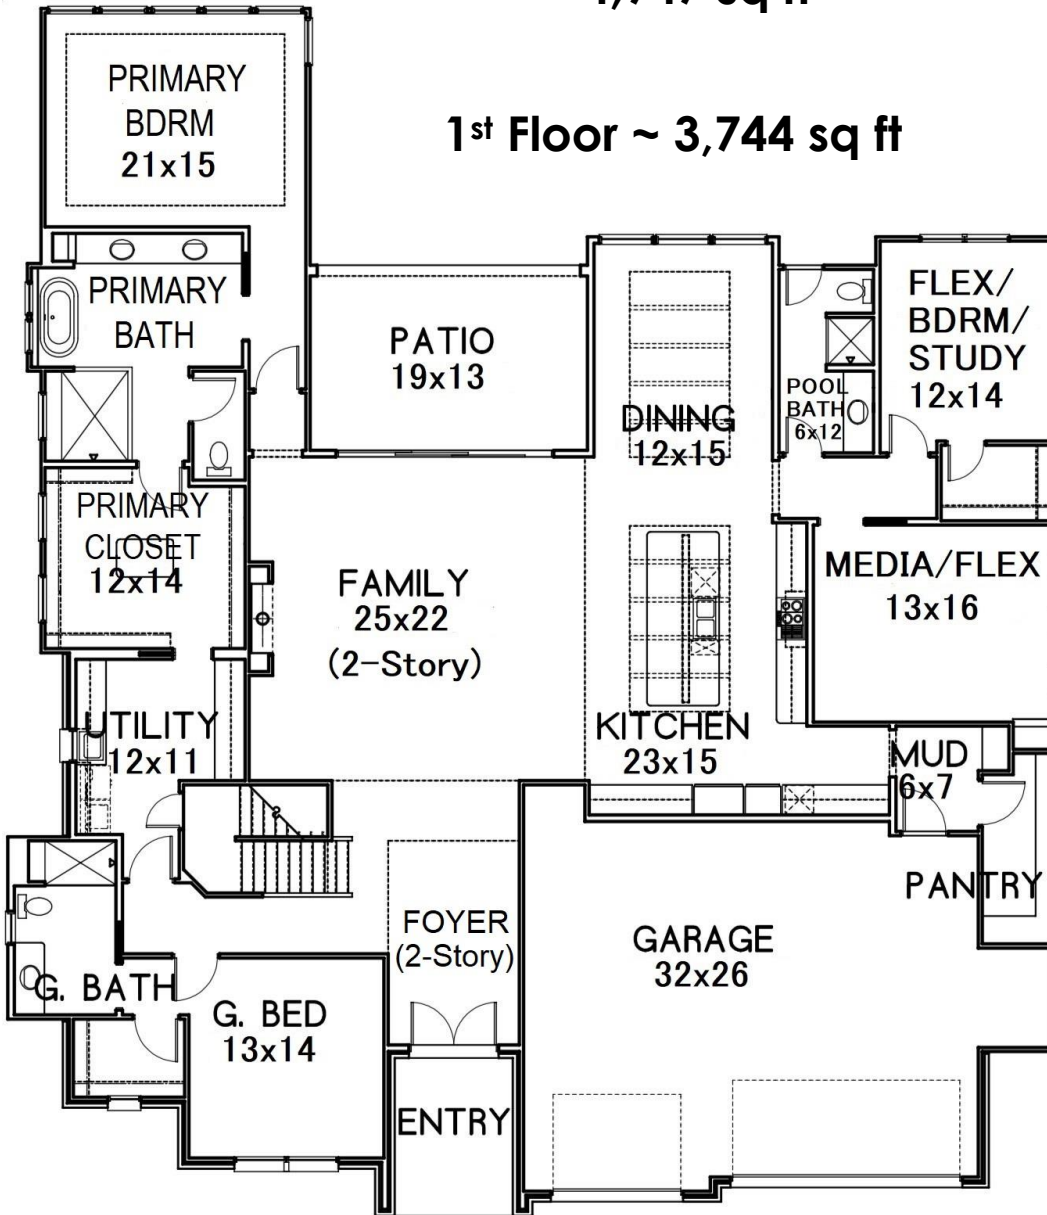

# 4108 Crystal Cove (Lot 18/A)

4,947 sq ft

1st Floor ~ 3,744 sq ft

2nd Floor ~ 1,203 sq ft