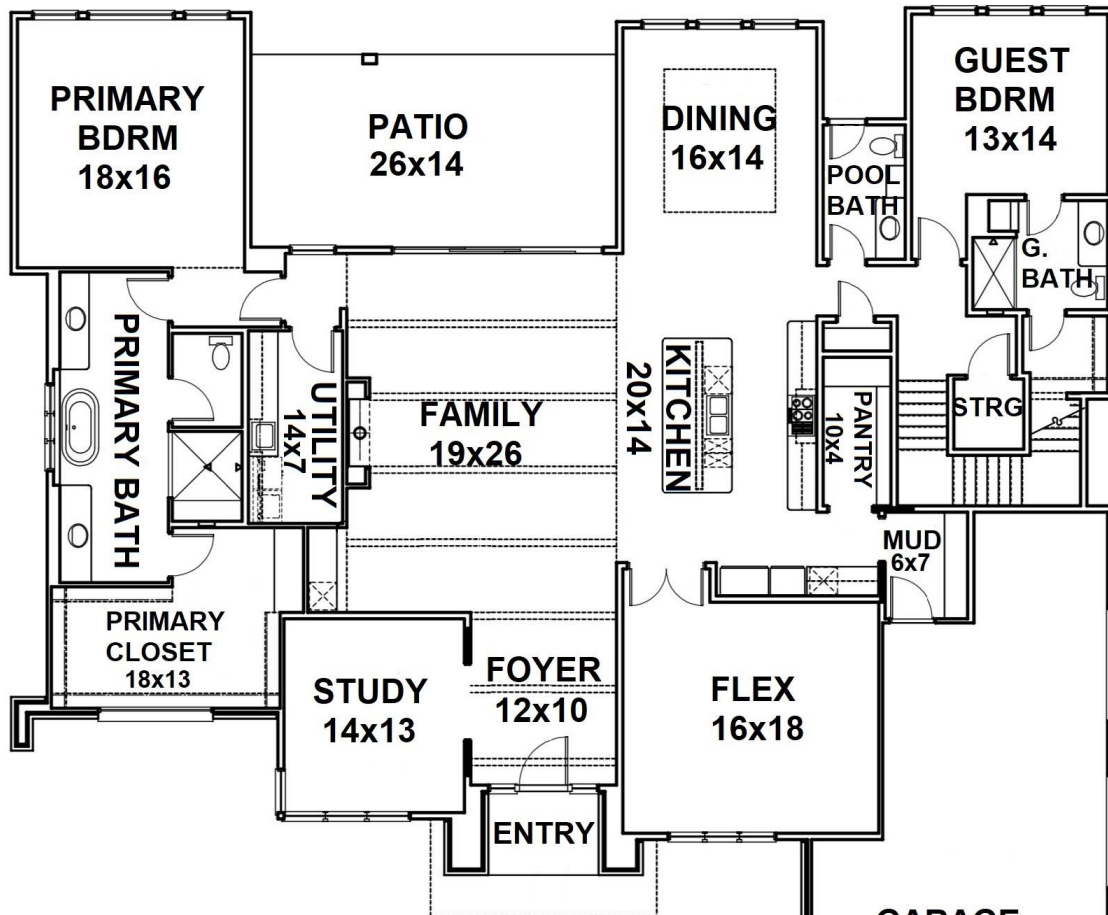

4105 Crystal Cove (Lot 15/A)

4,716 sq ft

1st Floor ~ 3,641 sq ft

GARAGE
21x40

2nd Floor ~ 1,075 sq ft