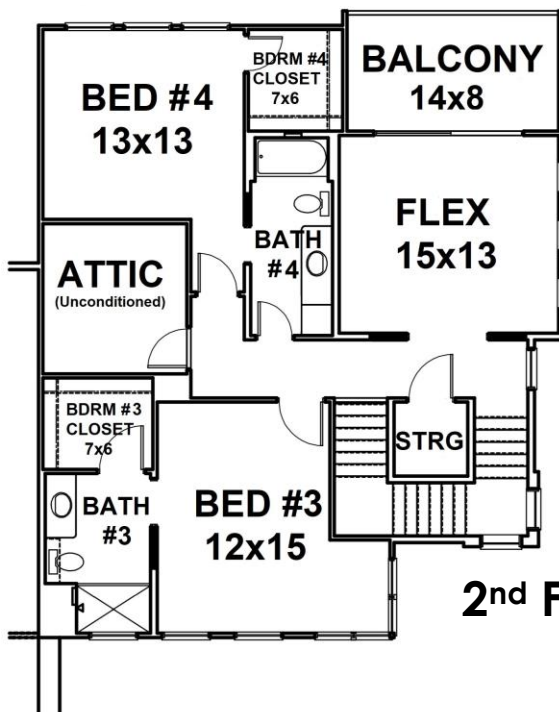

4105 Crystal Cove (Lot 15/A)

4,716 sq ft

1st Floor ~ 3,641 sq ft

GARAGE
21x40

2nd Floor ~ 1,075 sq ft