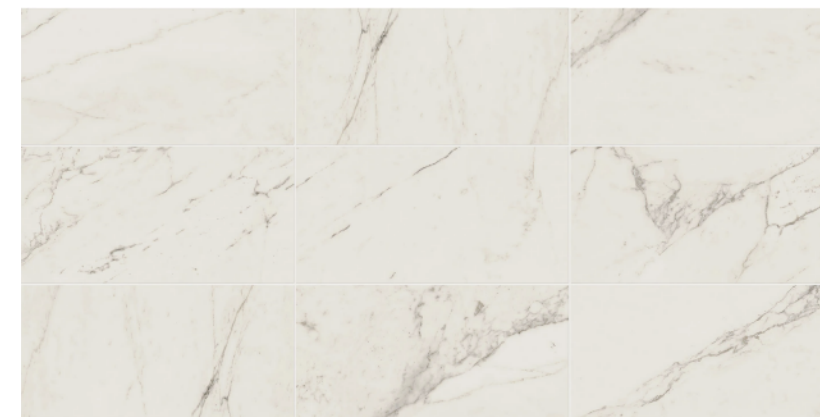

4105 CRYSTAL COVE
DESIGN BOARD

OWNER BATH

All materials subject to change due to material availability. Lighting is shown as a Design Idea and actual selections are to be determined.