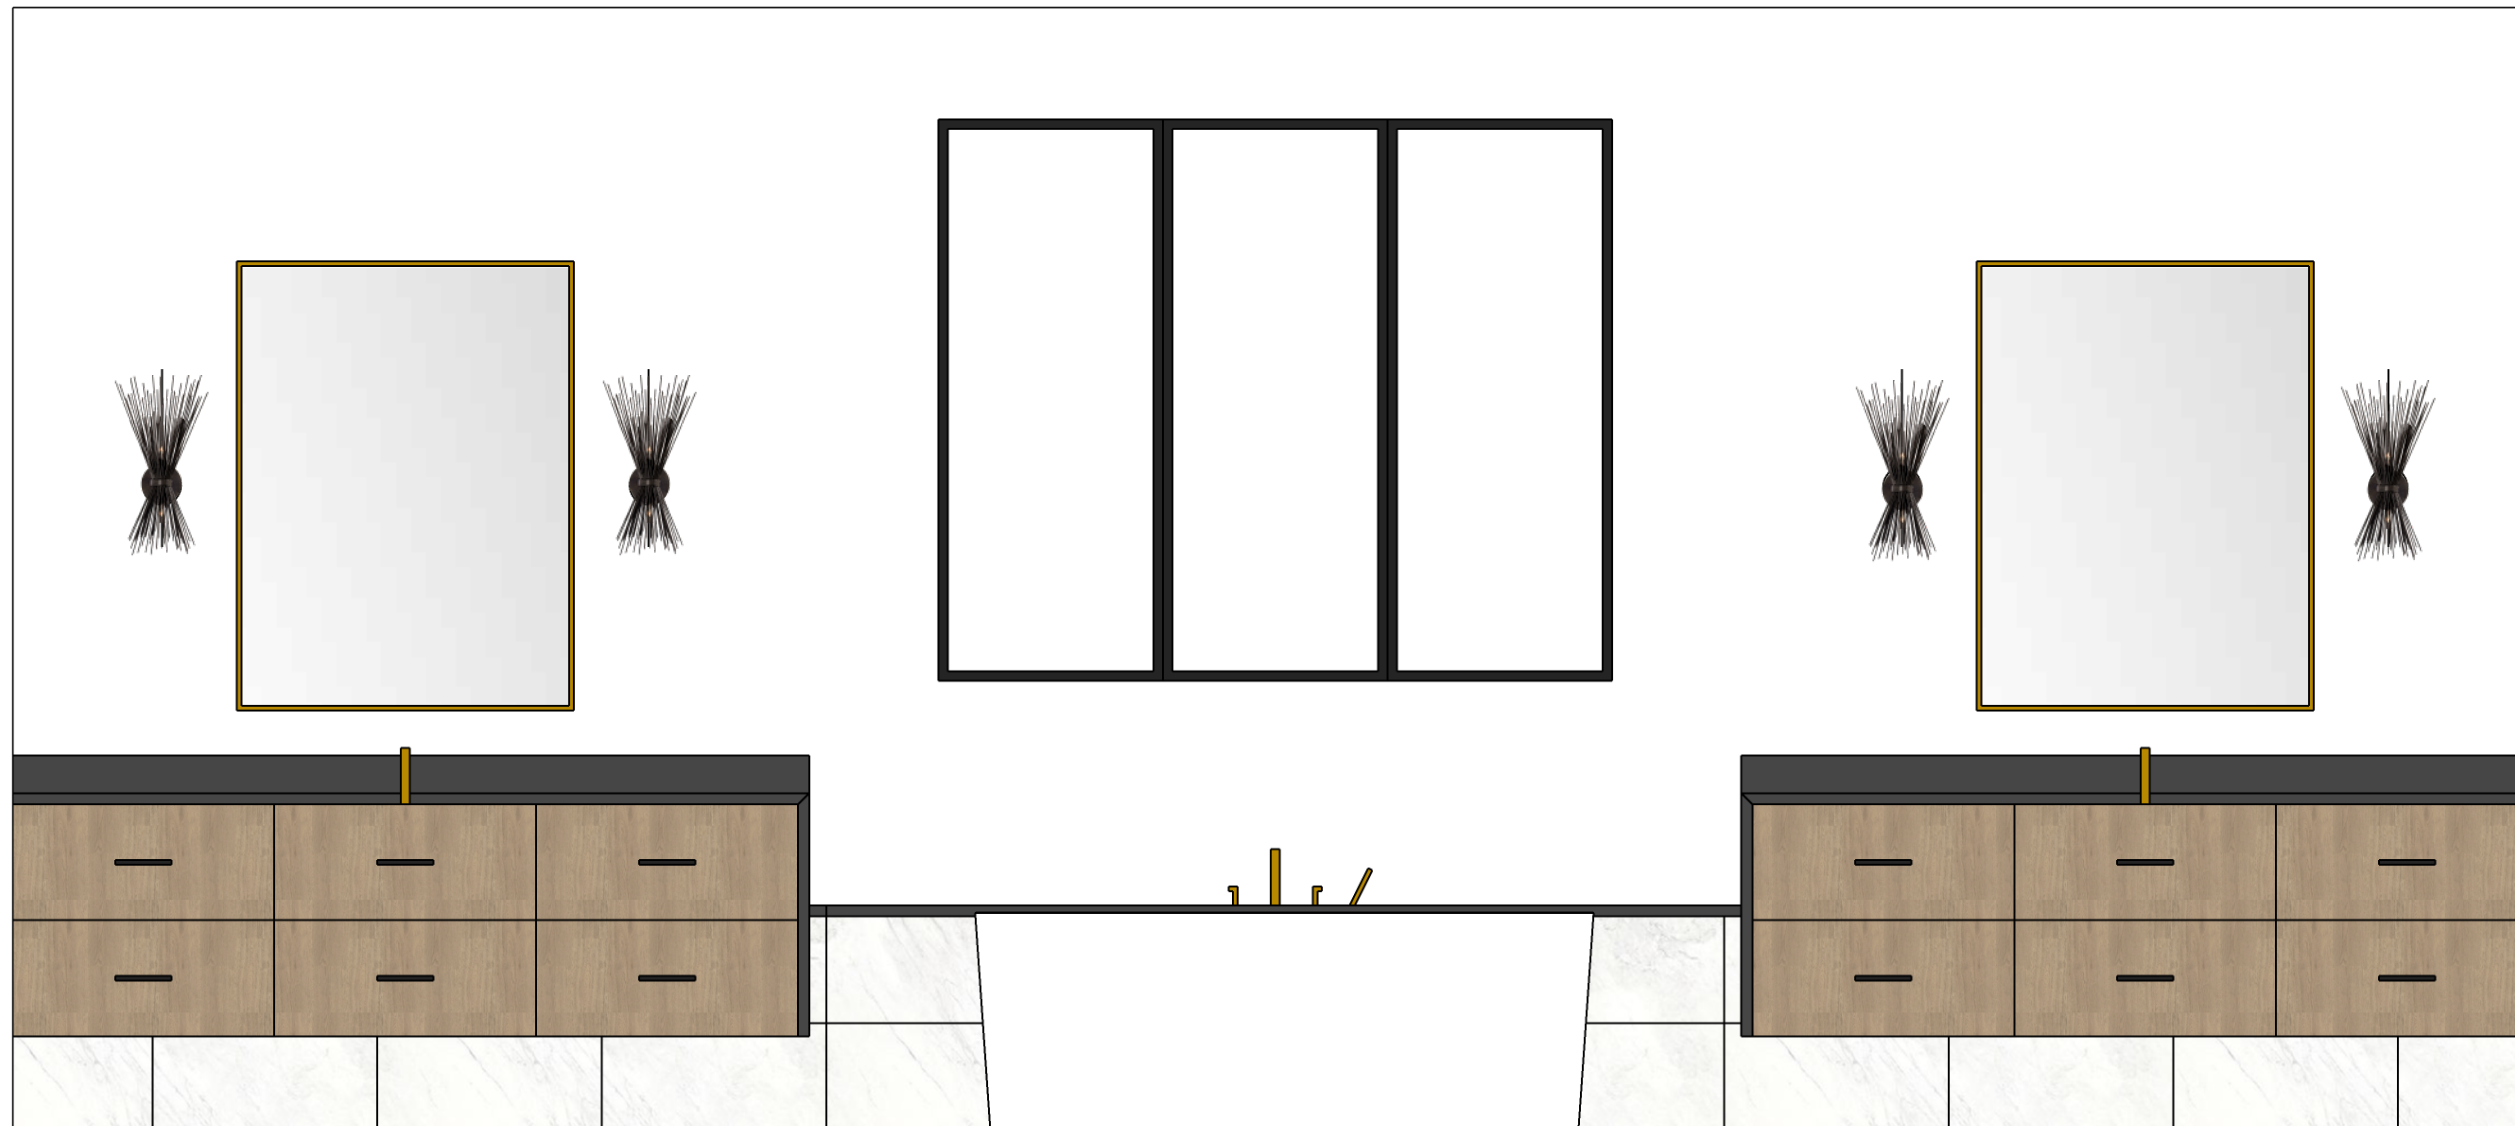

Trash

Broom Closet

4105 CRYSTAL COVE
DESIGN BOARD

GUEST BATH & BED

4105 CRYSTAL COVE
DESIGN BOARD

OWNER BATH

All materials subject to change due to material availability. Lighting is shown as a Design Idea and actual selections are to be determined.