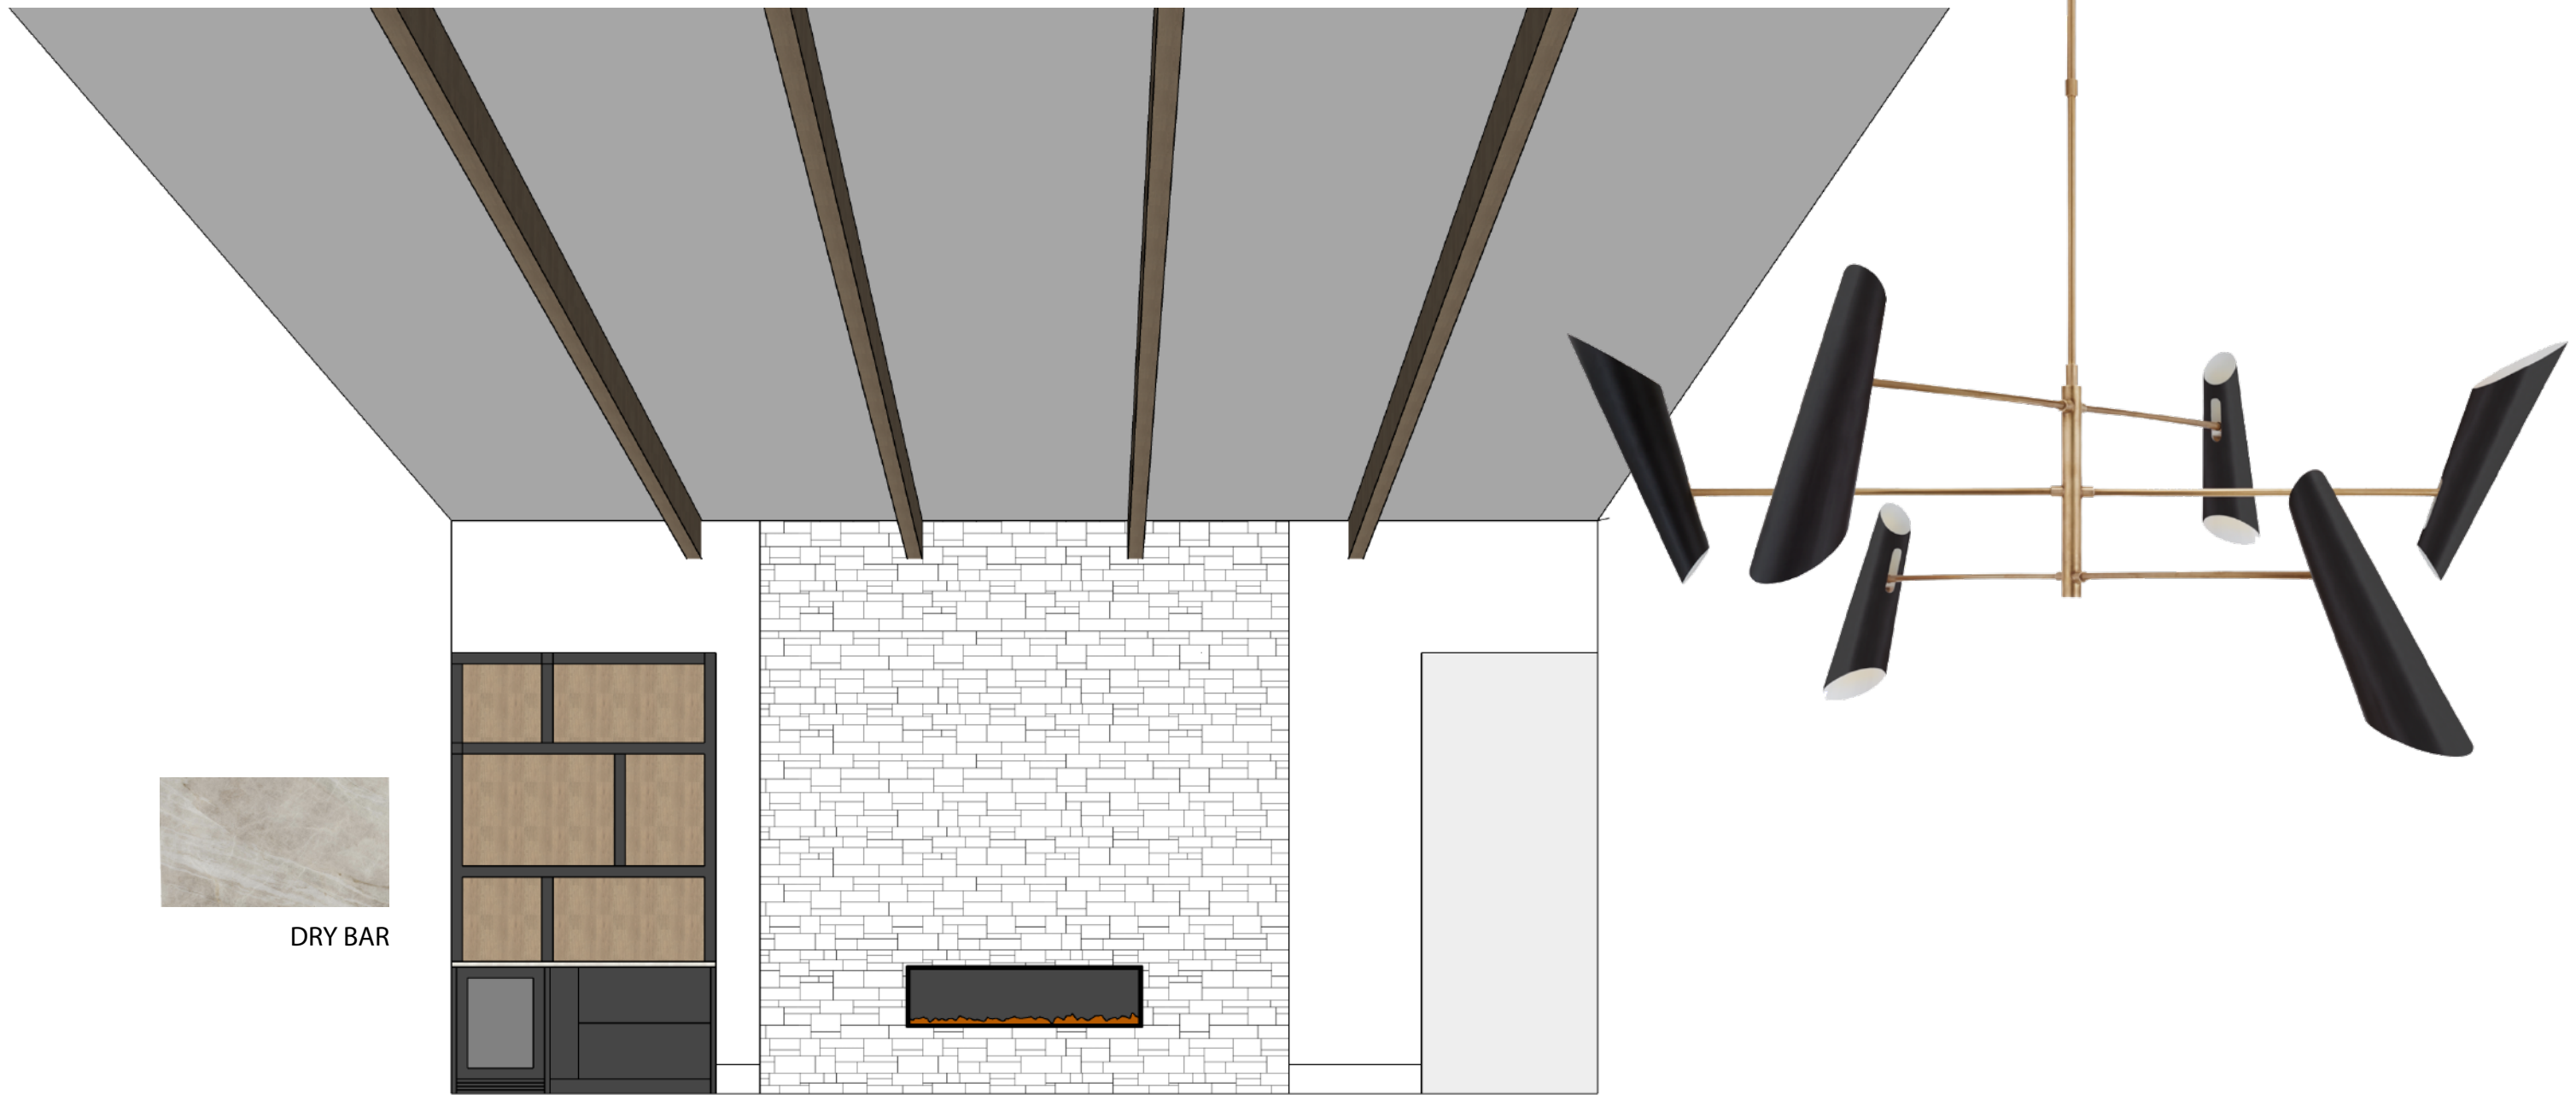

4105 CRYSTAL COVE
DESIGN BOARD

GREAT ROOM

All materials subject to change due to material availability. Lighting is shown as a Design Idea and actual selections are to be determined.