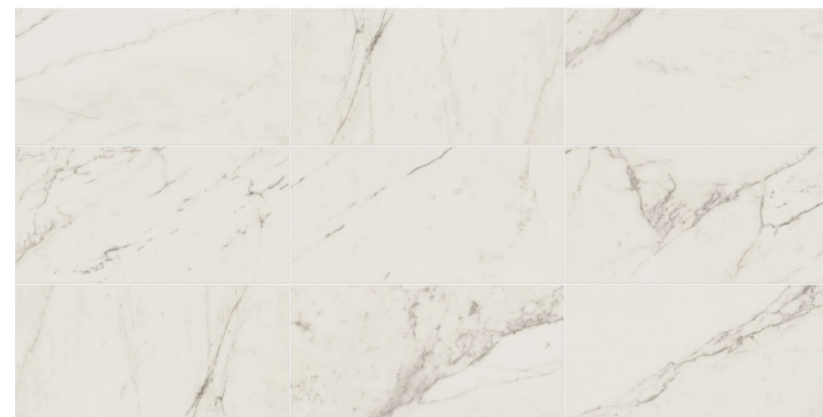

4105 CRYSTAL COVE
DESIGN BOARD

OWNER BATH

All materials subject to change due to material availability. Lighting is shown as a Design Idea and actual selections are to be determined.