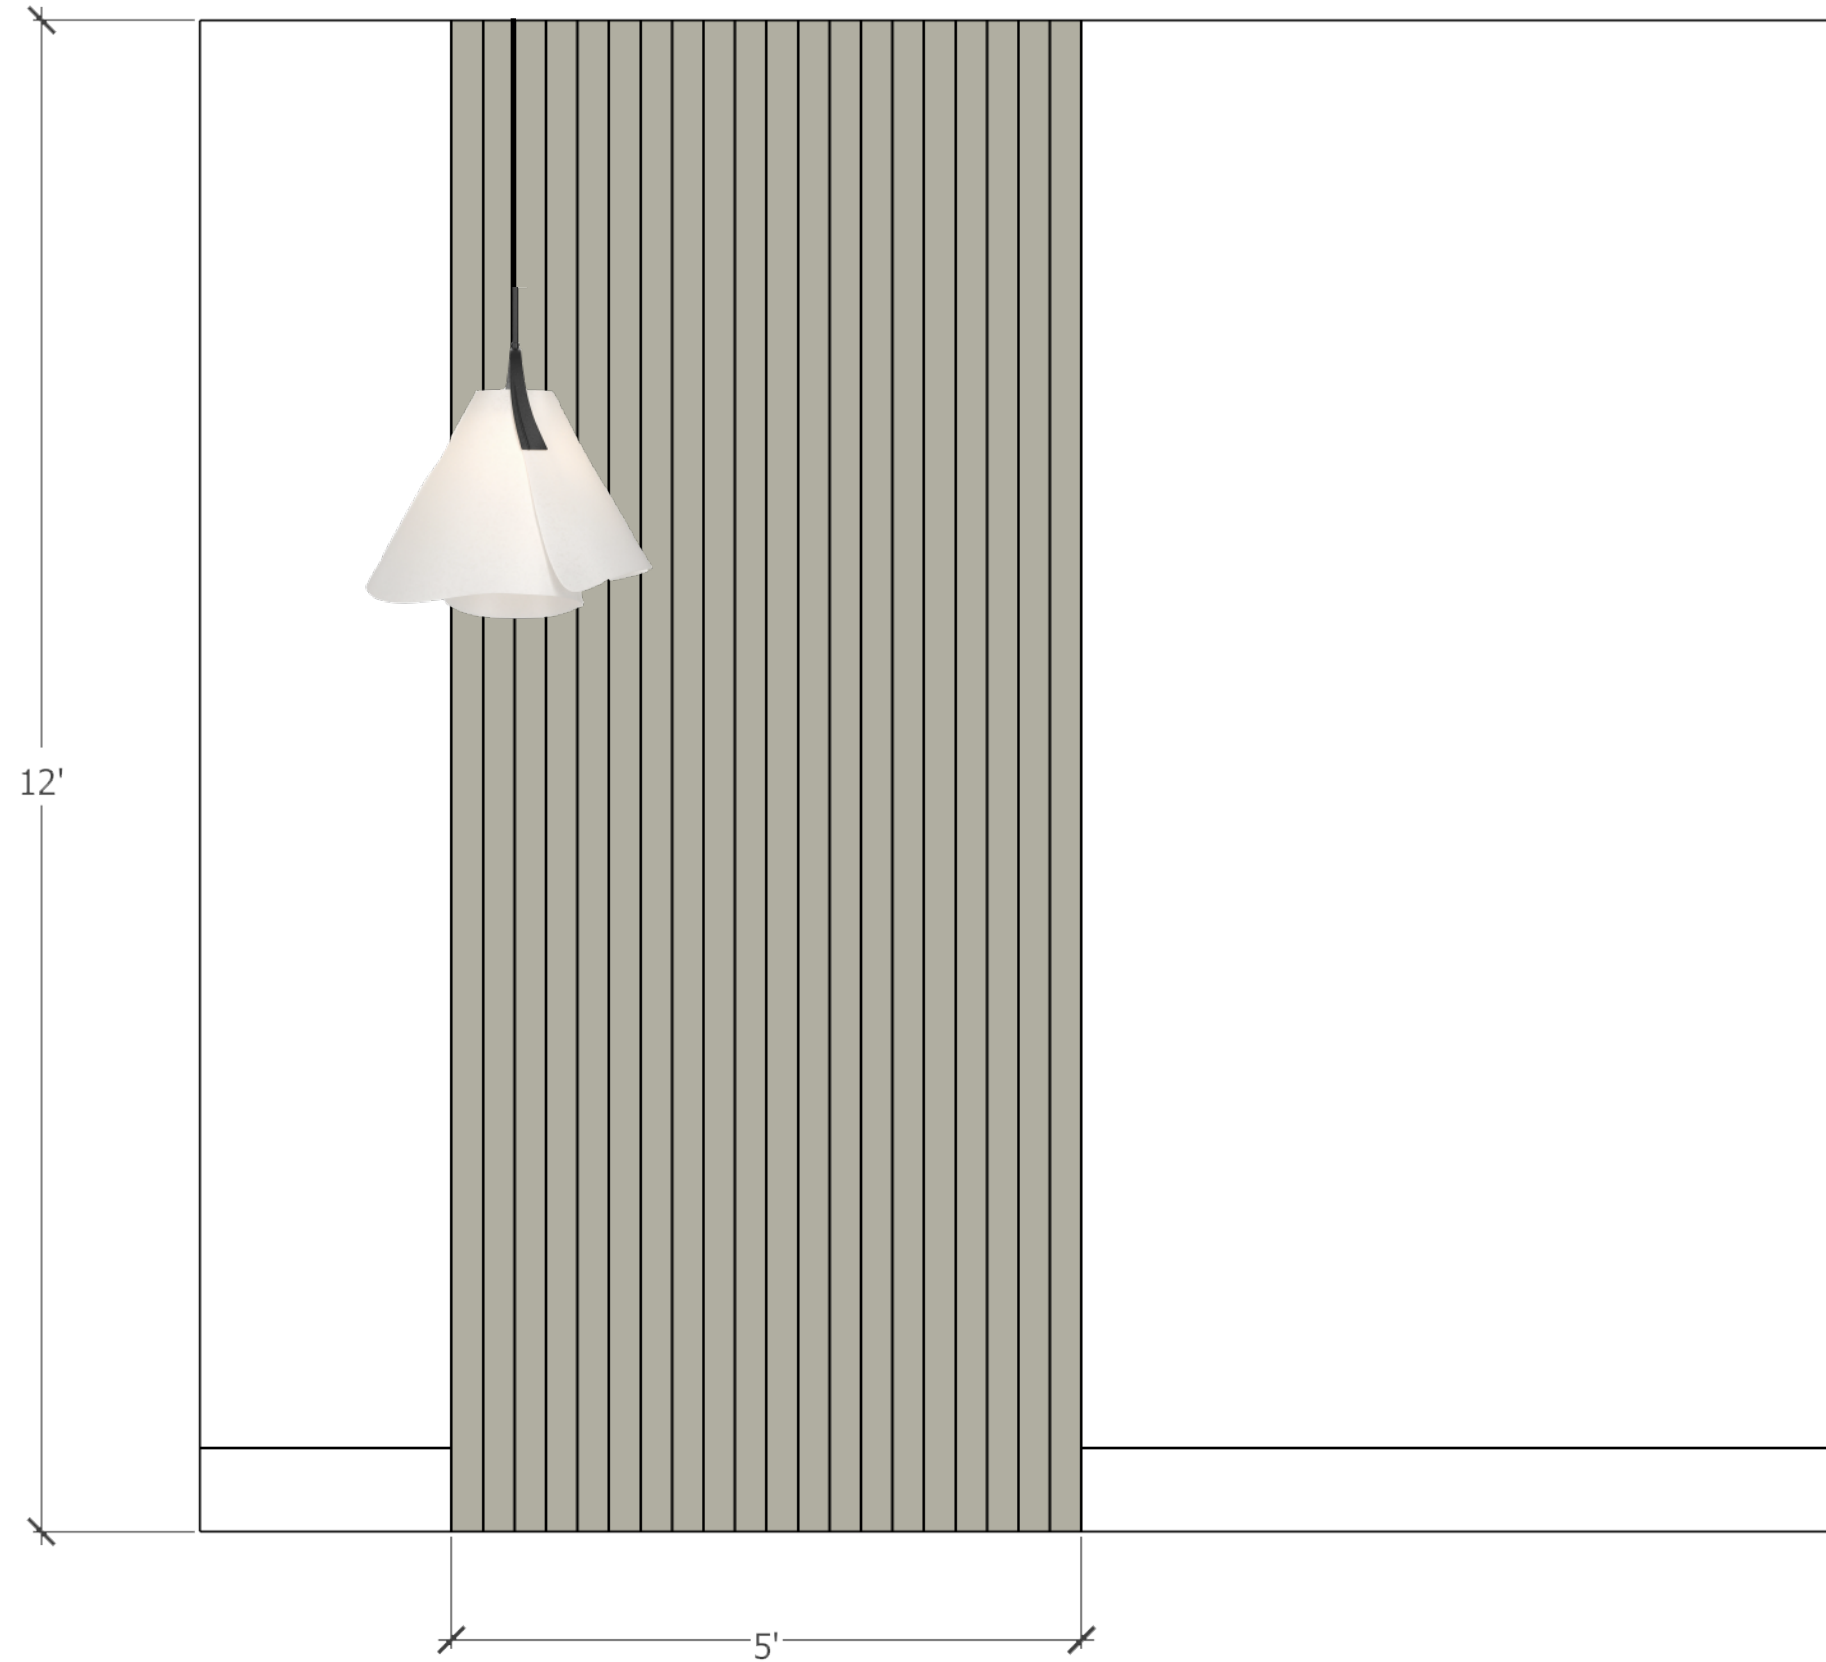

4105 CRYSTAL COVE
DESIGN BOARD

STUDY

All materials subject to change due to material availability. Lighting is shown as a Design Idea and actual selections are to be determined.