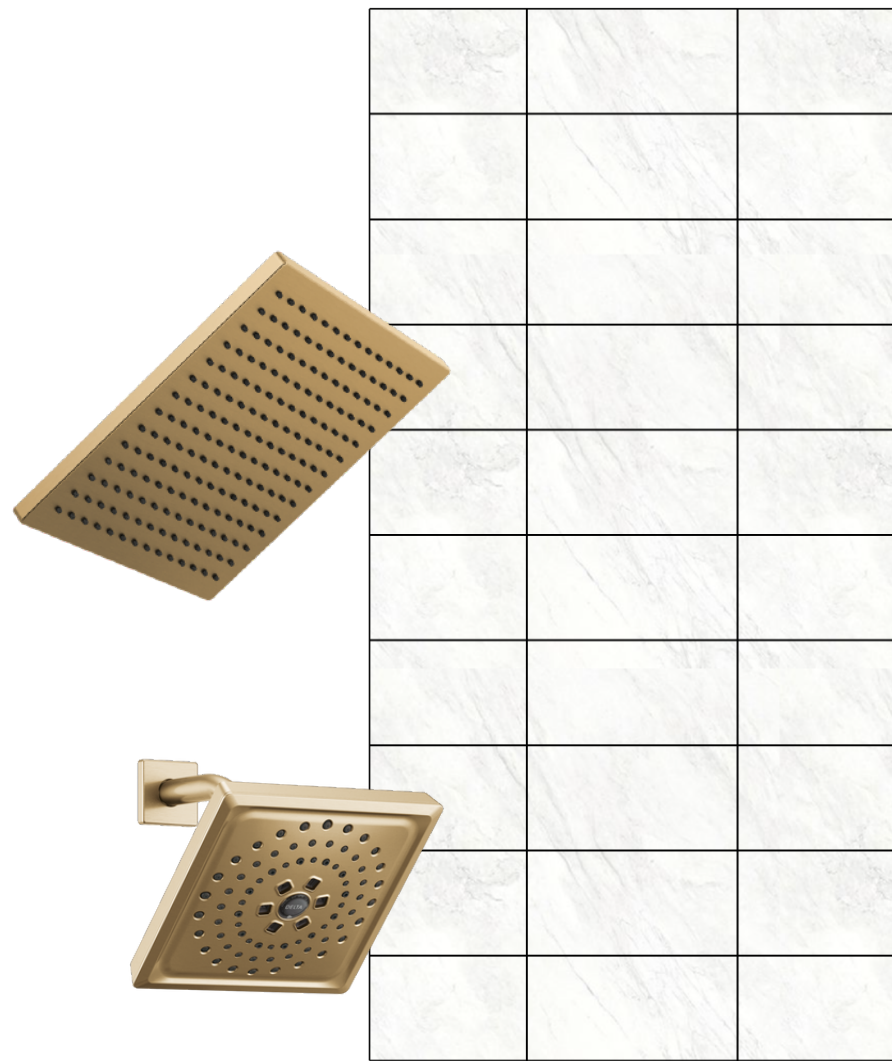

4105 CRYSTAL COVE
DESIGN BOARD

OWNER BATH

All materials subject to change due to material availability. Lighting is shown as a Design Idea and actual selections are to be determined.