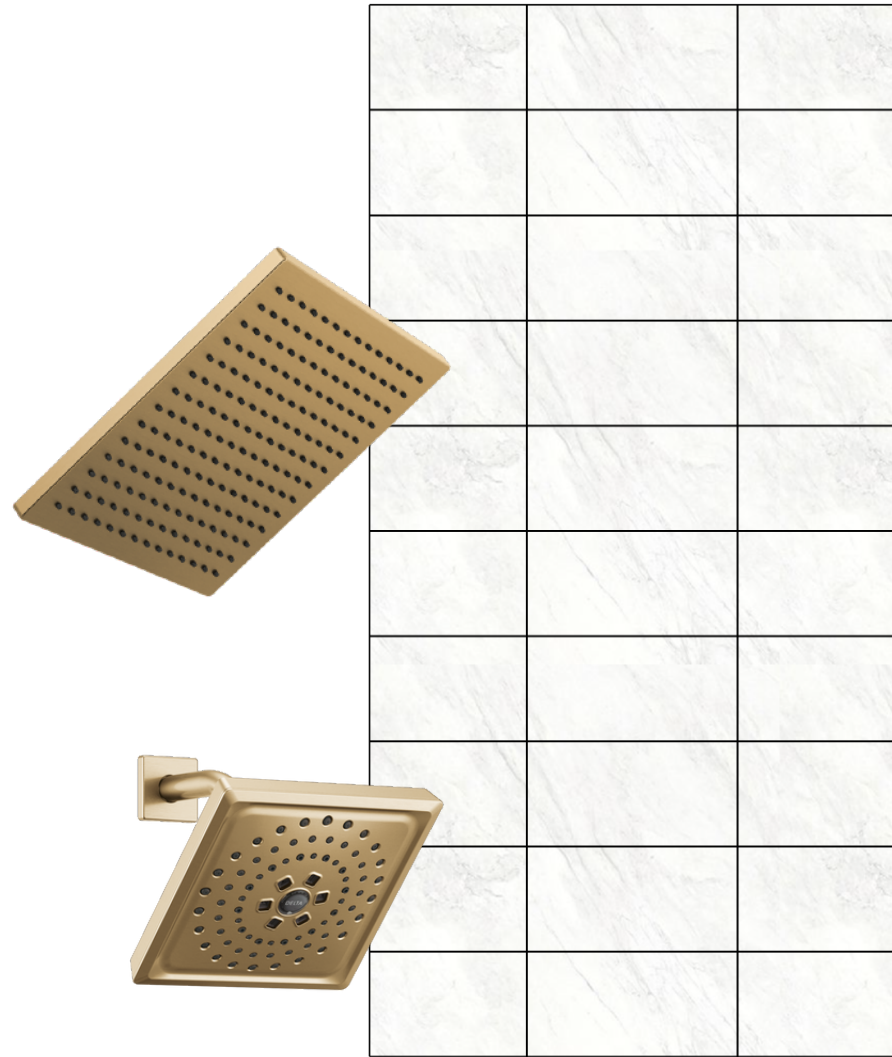

4105 CRYSTAL COVE
DESIGN BOARD

OWNER BATH

All materials subject to change due to material availability. Lighting is shown as a Design Idea and actual selections are to be determined.