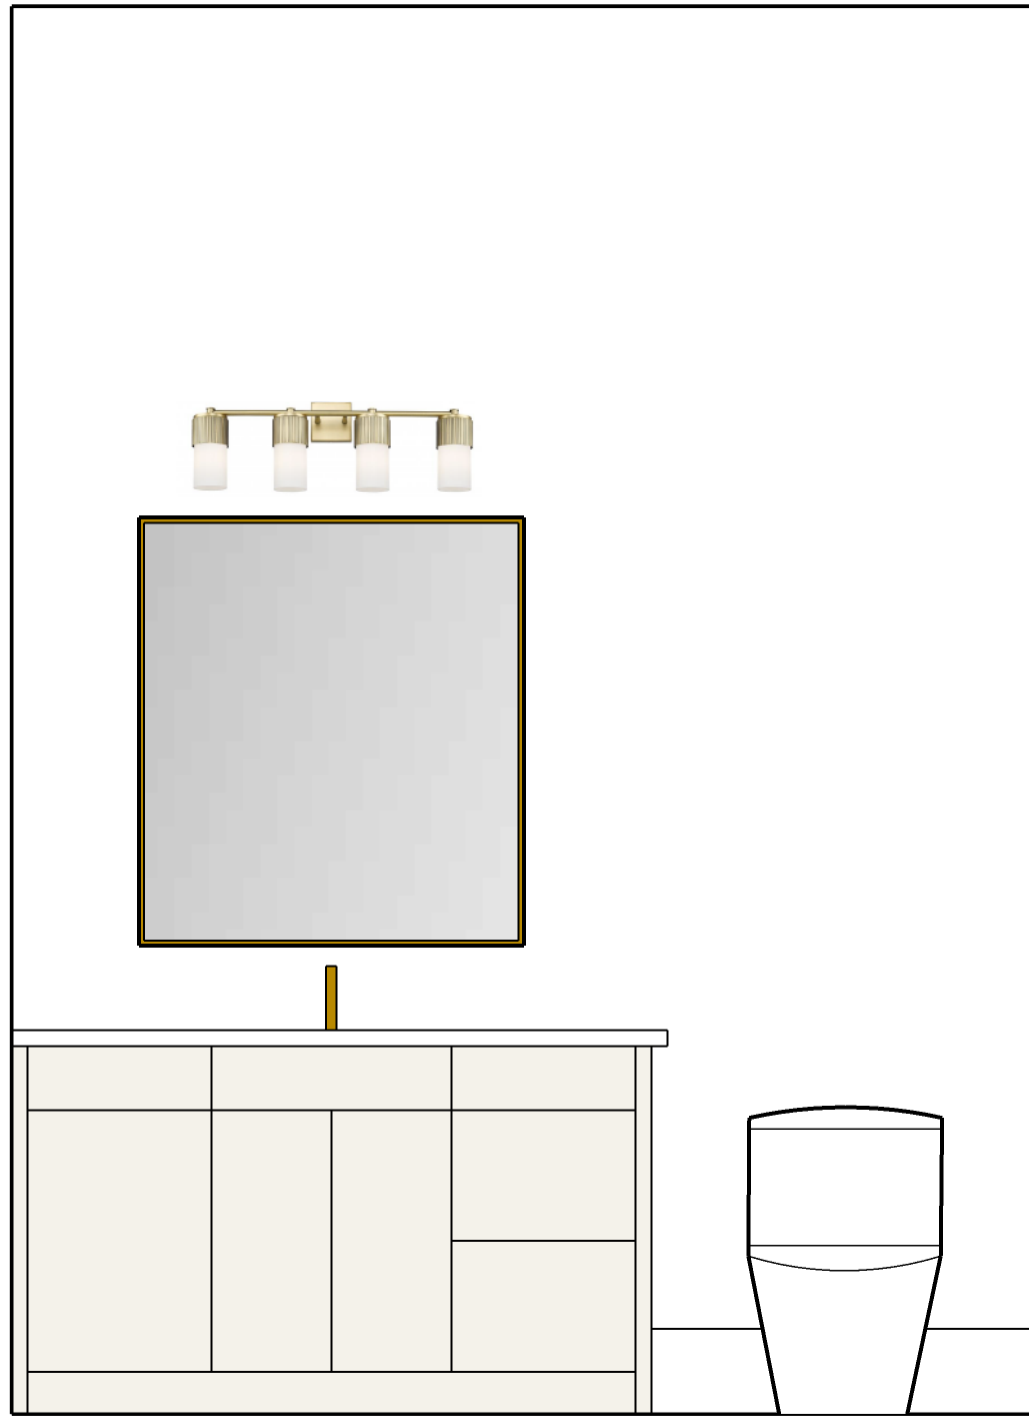

4105 CRYSTAL COVE
DESIGN BOARD

GUEST BATH & BED

All materials subject to change due to material availability. Lighting is shown as a Design Idea and actual selections are to be determined.