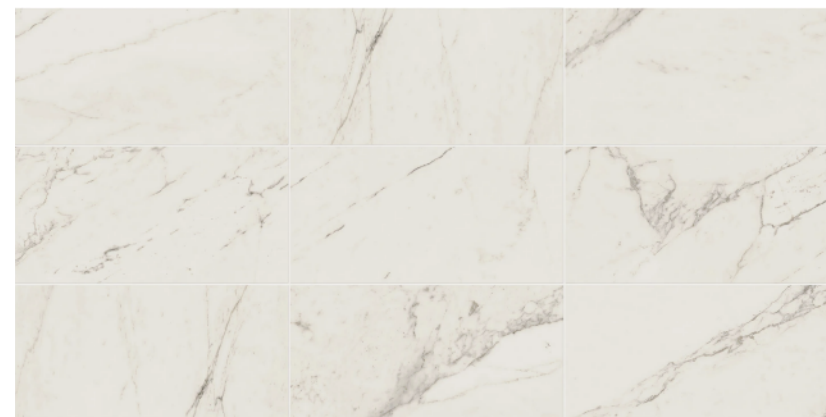

4105 CRYSTAL COVE
DESIGN BOARD

OWNER BATH

All materials subject to change due to material availability. Lighting is shown as a Design Idea and actual selections are to be determined.