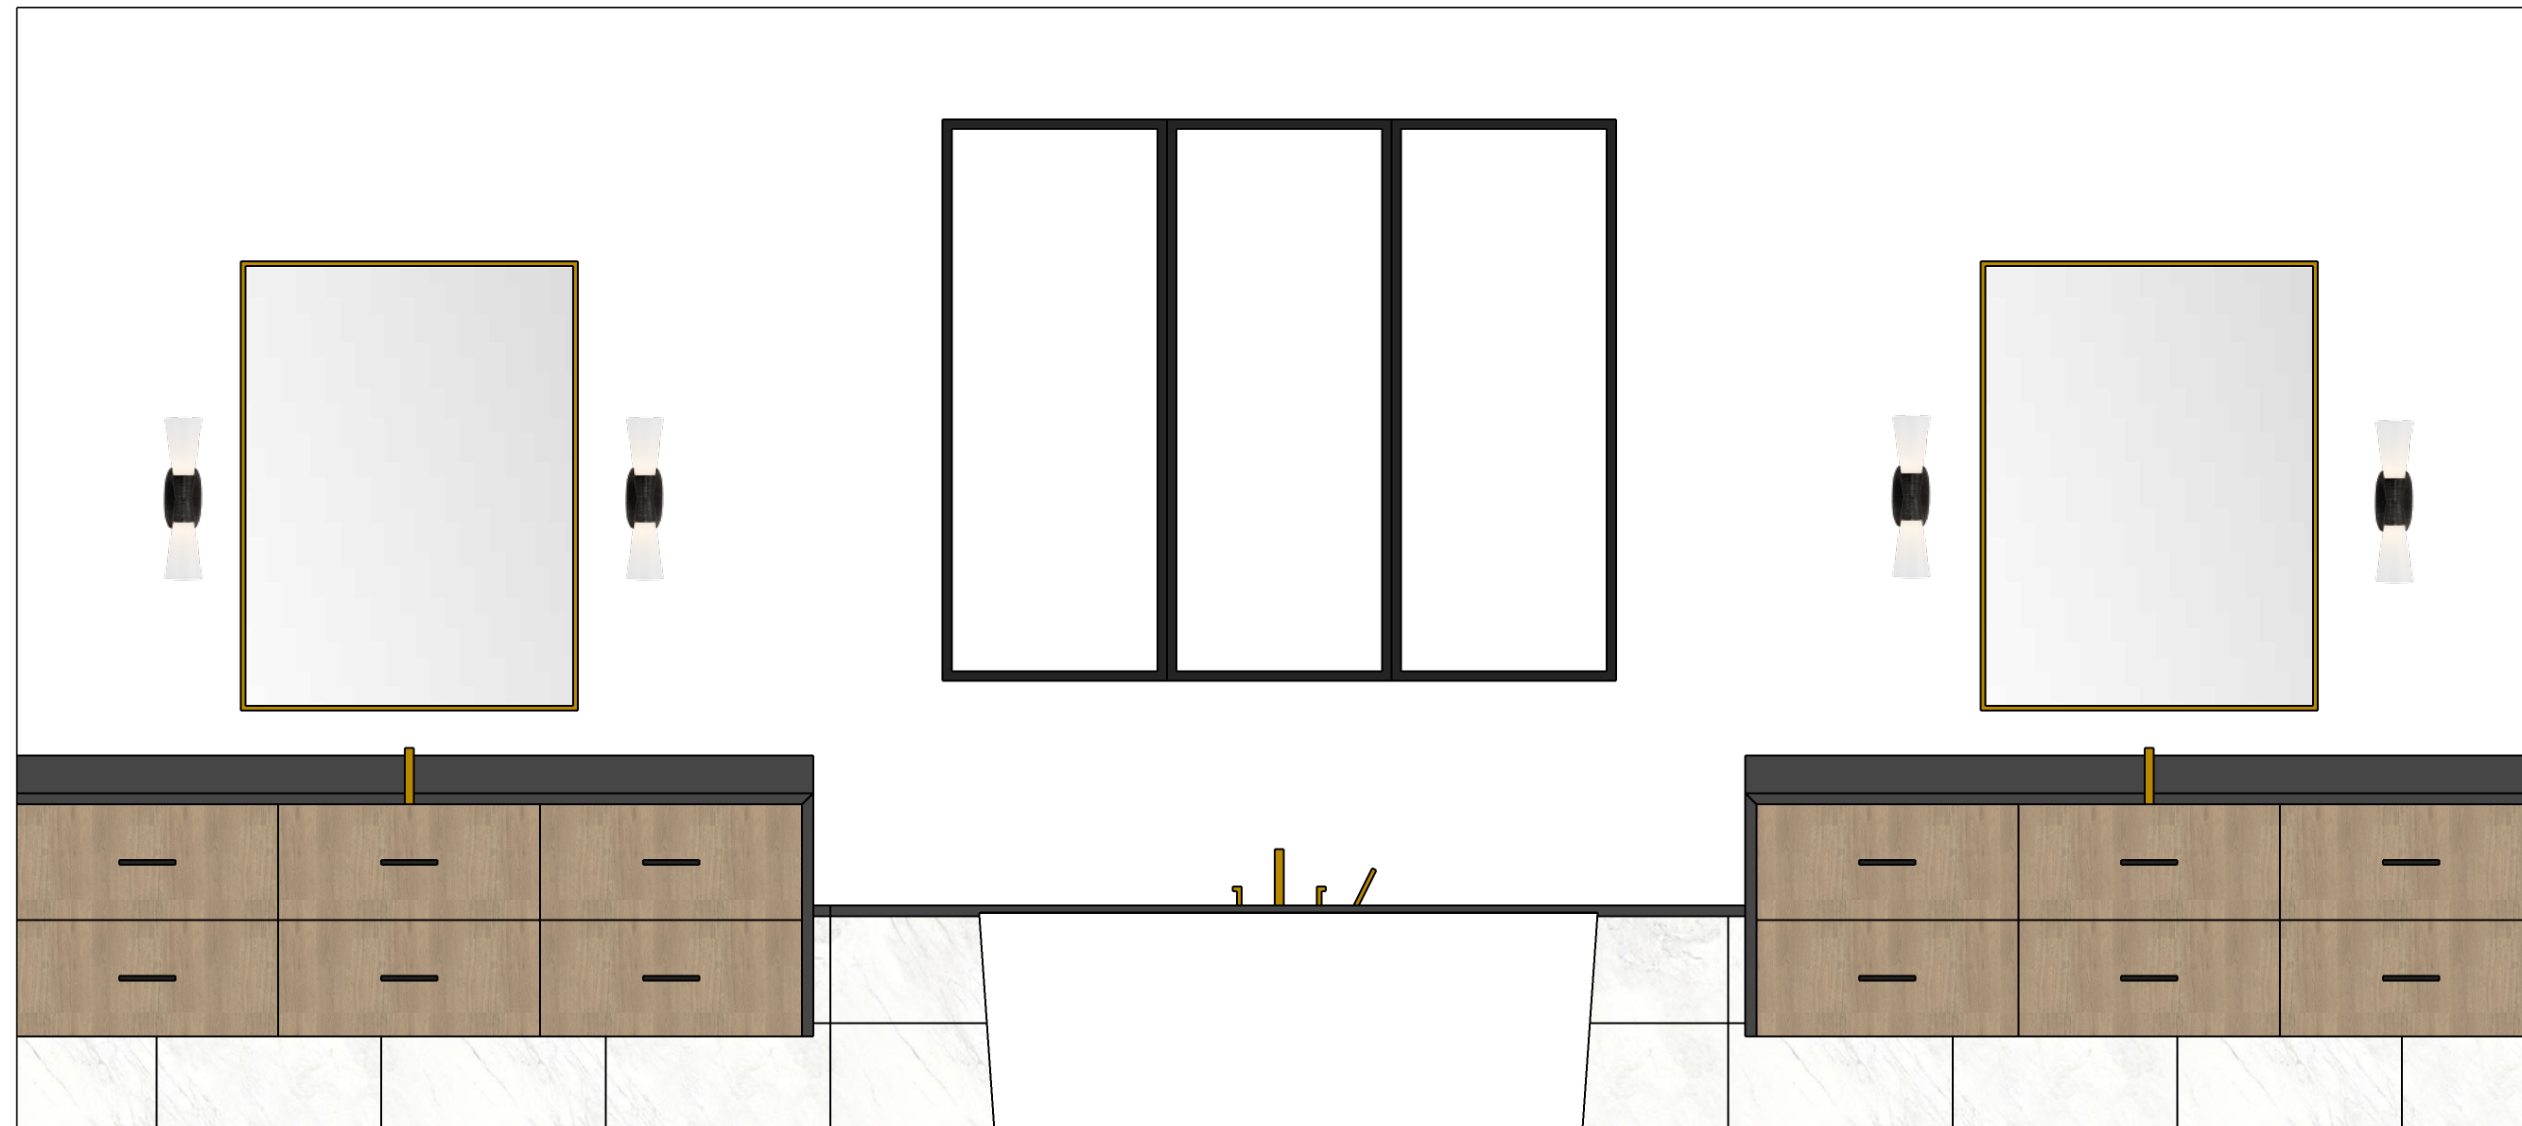

4105 CRYSTAL COVE
DESIGN BOARD

OWNER BED / BATH