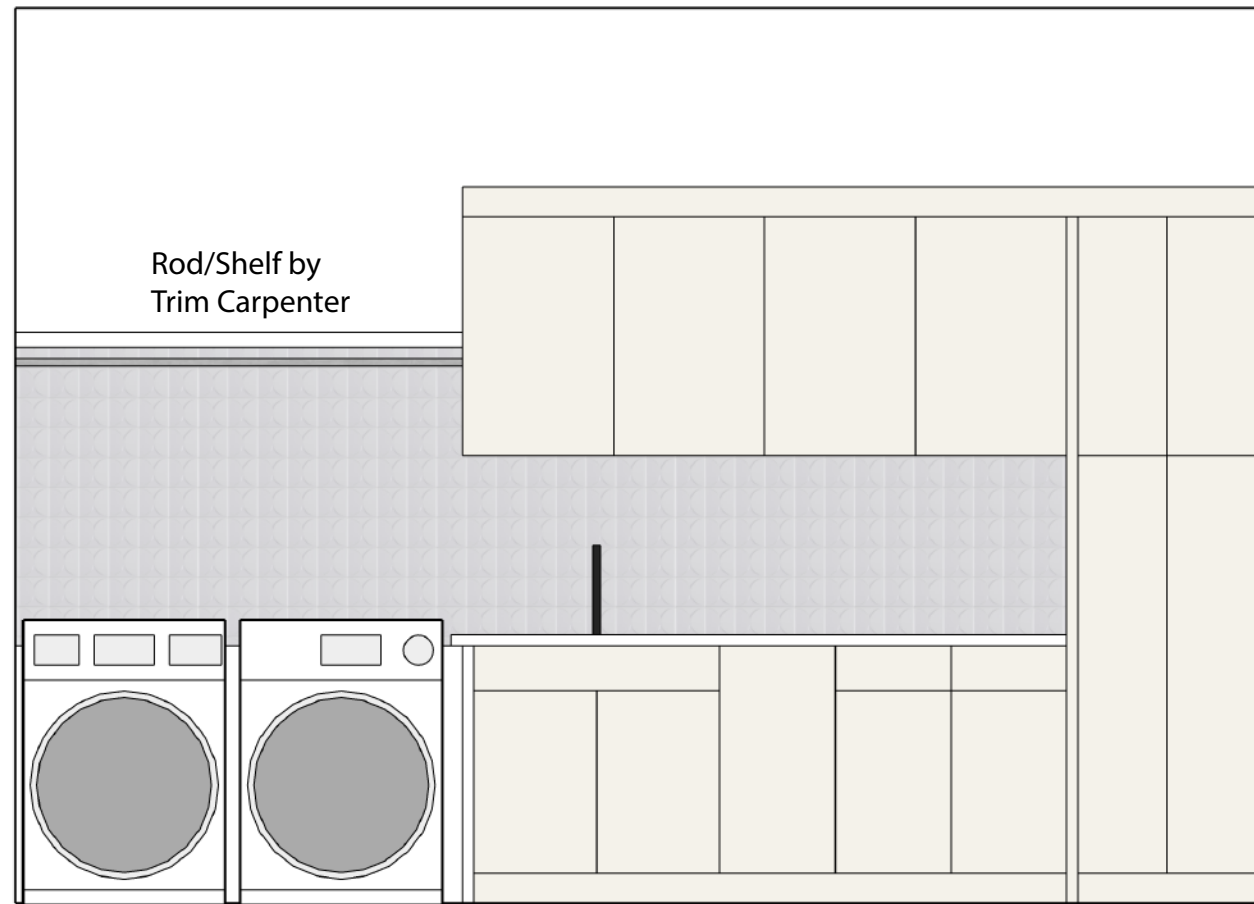

4105 CRYSTAL COVE
DESIGN BOARD

UTILITY ROOM
MUD BENCH

All materials subject to change due to material availability. Lighting is shown as a Design Idea and actual selections are to be determined.

Trash

Broom Closet