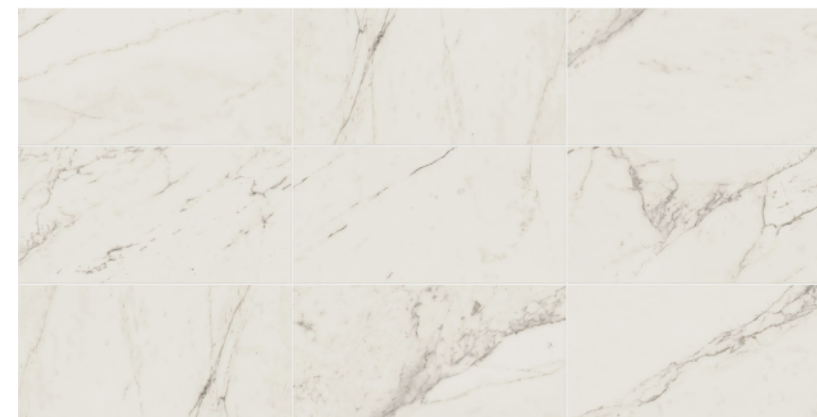

4105 CRYSTAL COVE
DESIGN BOARD

OWNER BATH

All materials subject to change due to material availability. Lighting is shown as a Design Idea and actual selections are to be determined.