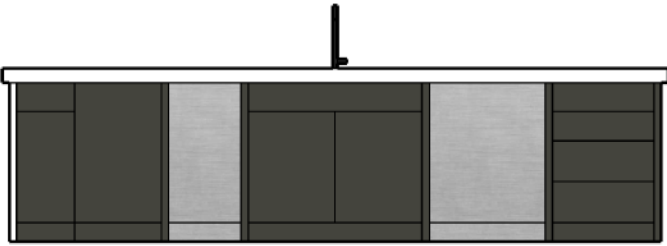

4105 CRYSTAL COVE
DESIGN BOARD

KITCHEN

All materials subject to change due to material availability. Lighting is shown as a Design Idea and actual selections are to be determined.