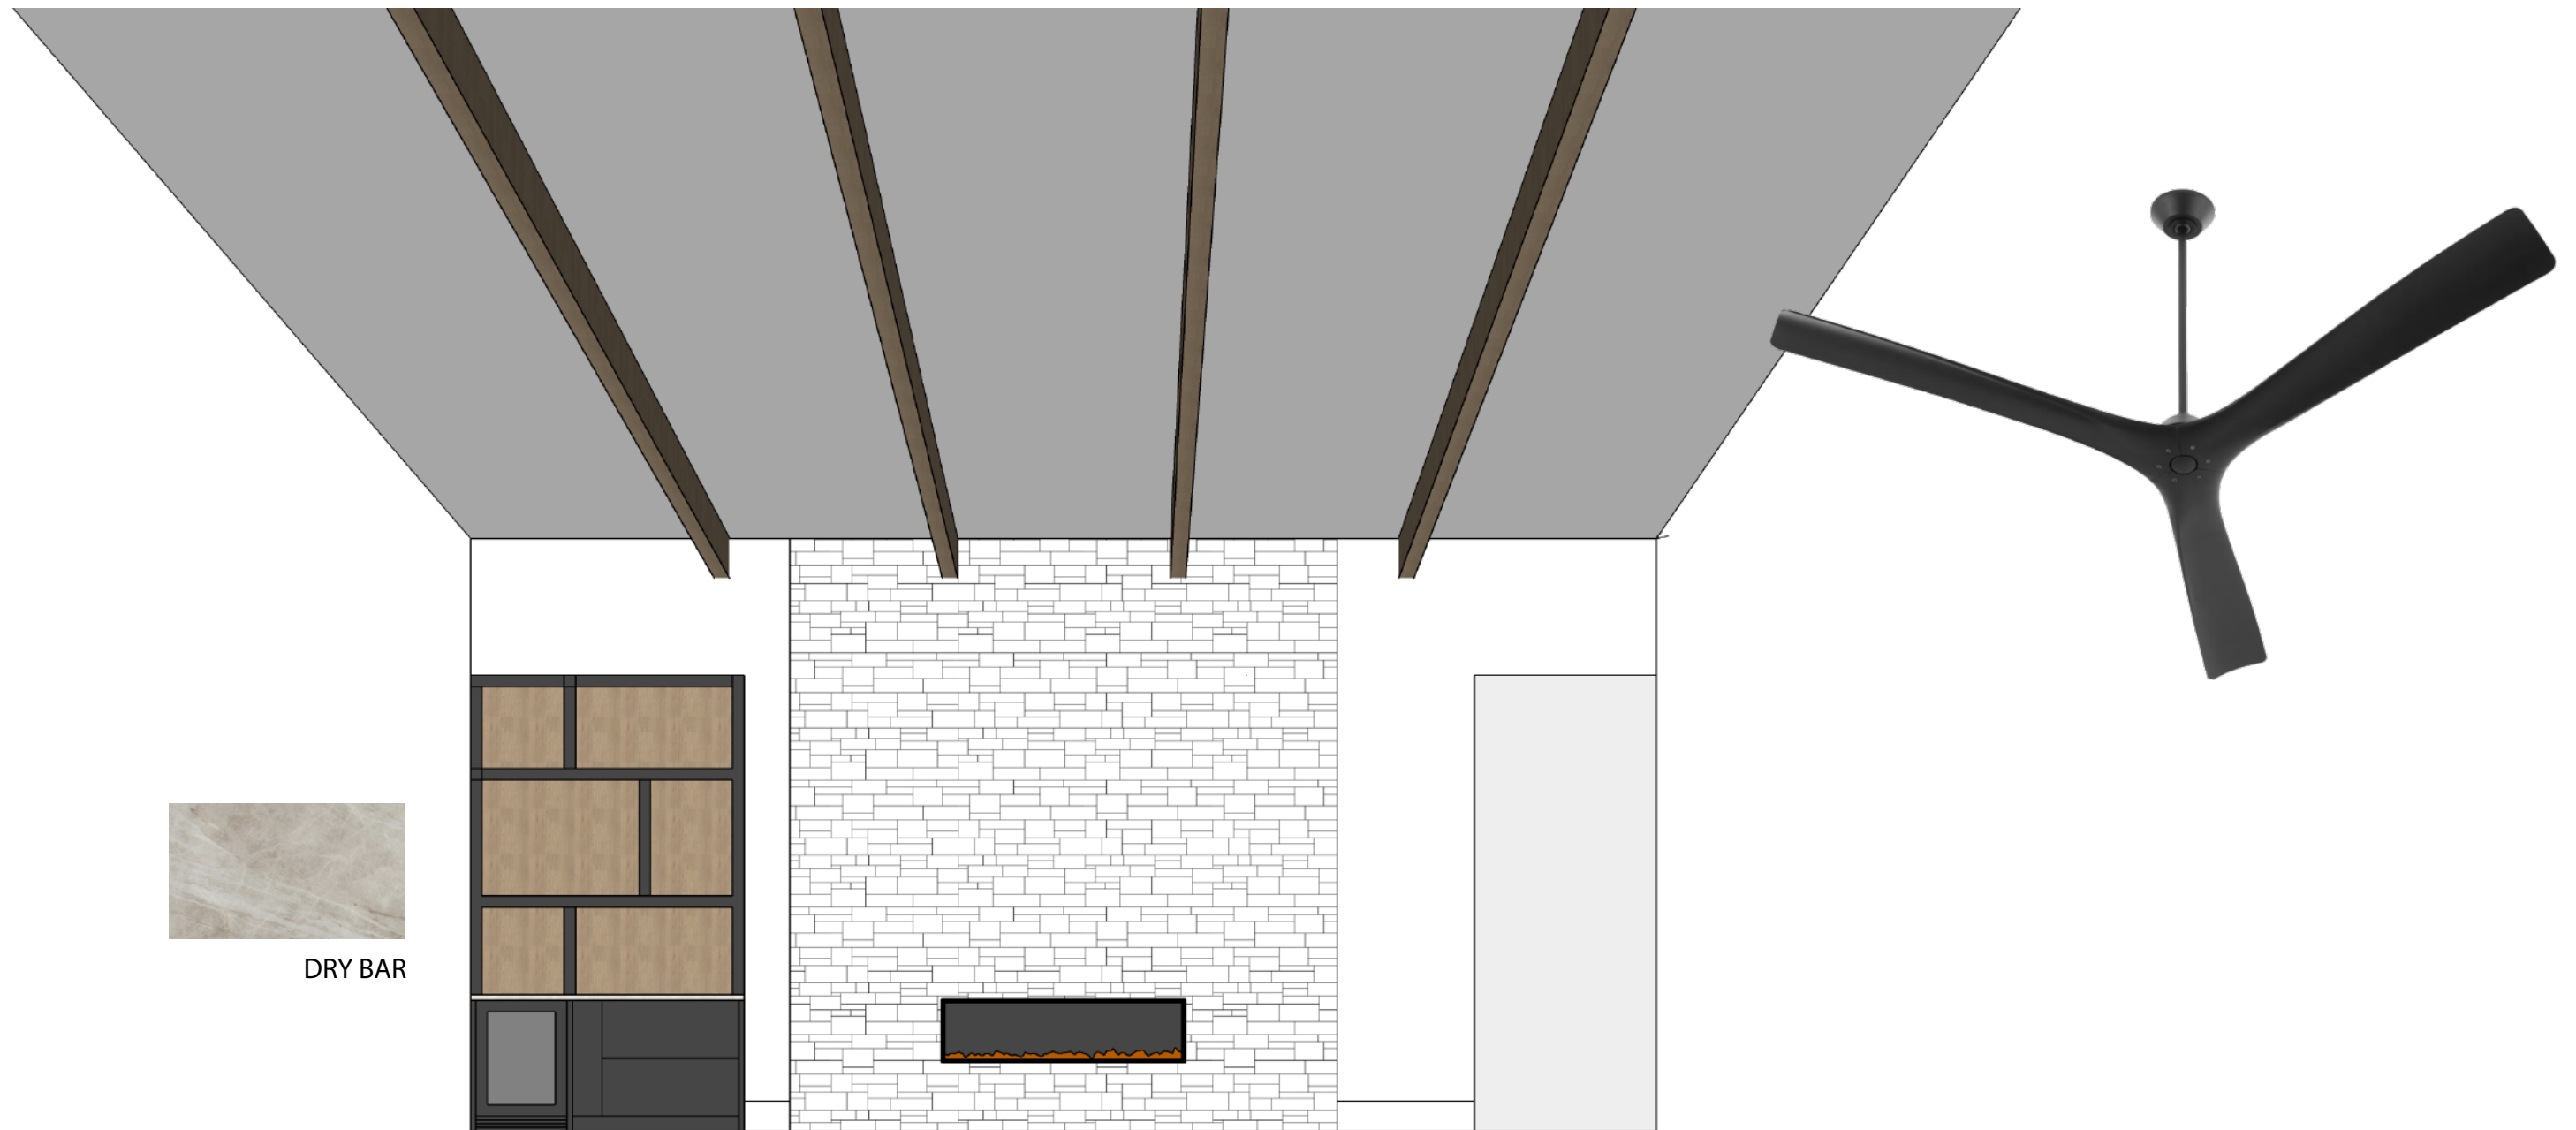

4105 CRYSTAL COVE
DESIGN BOARD

GREAT ROOM