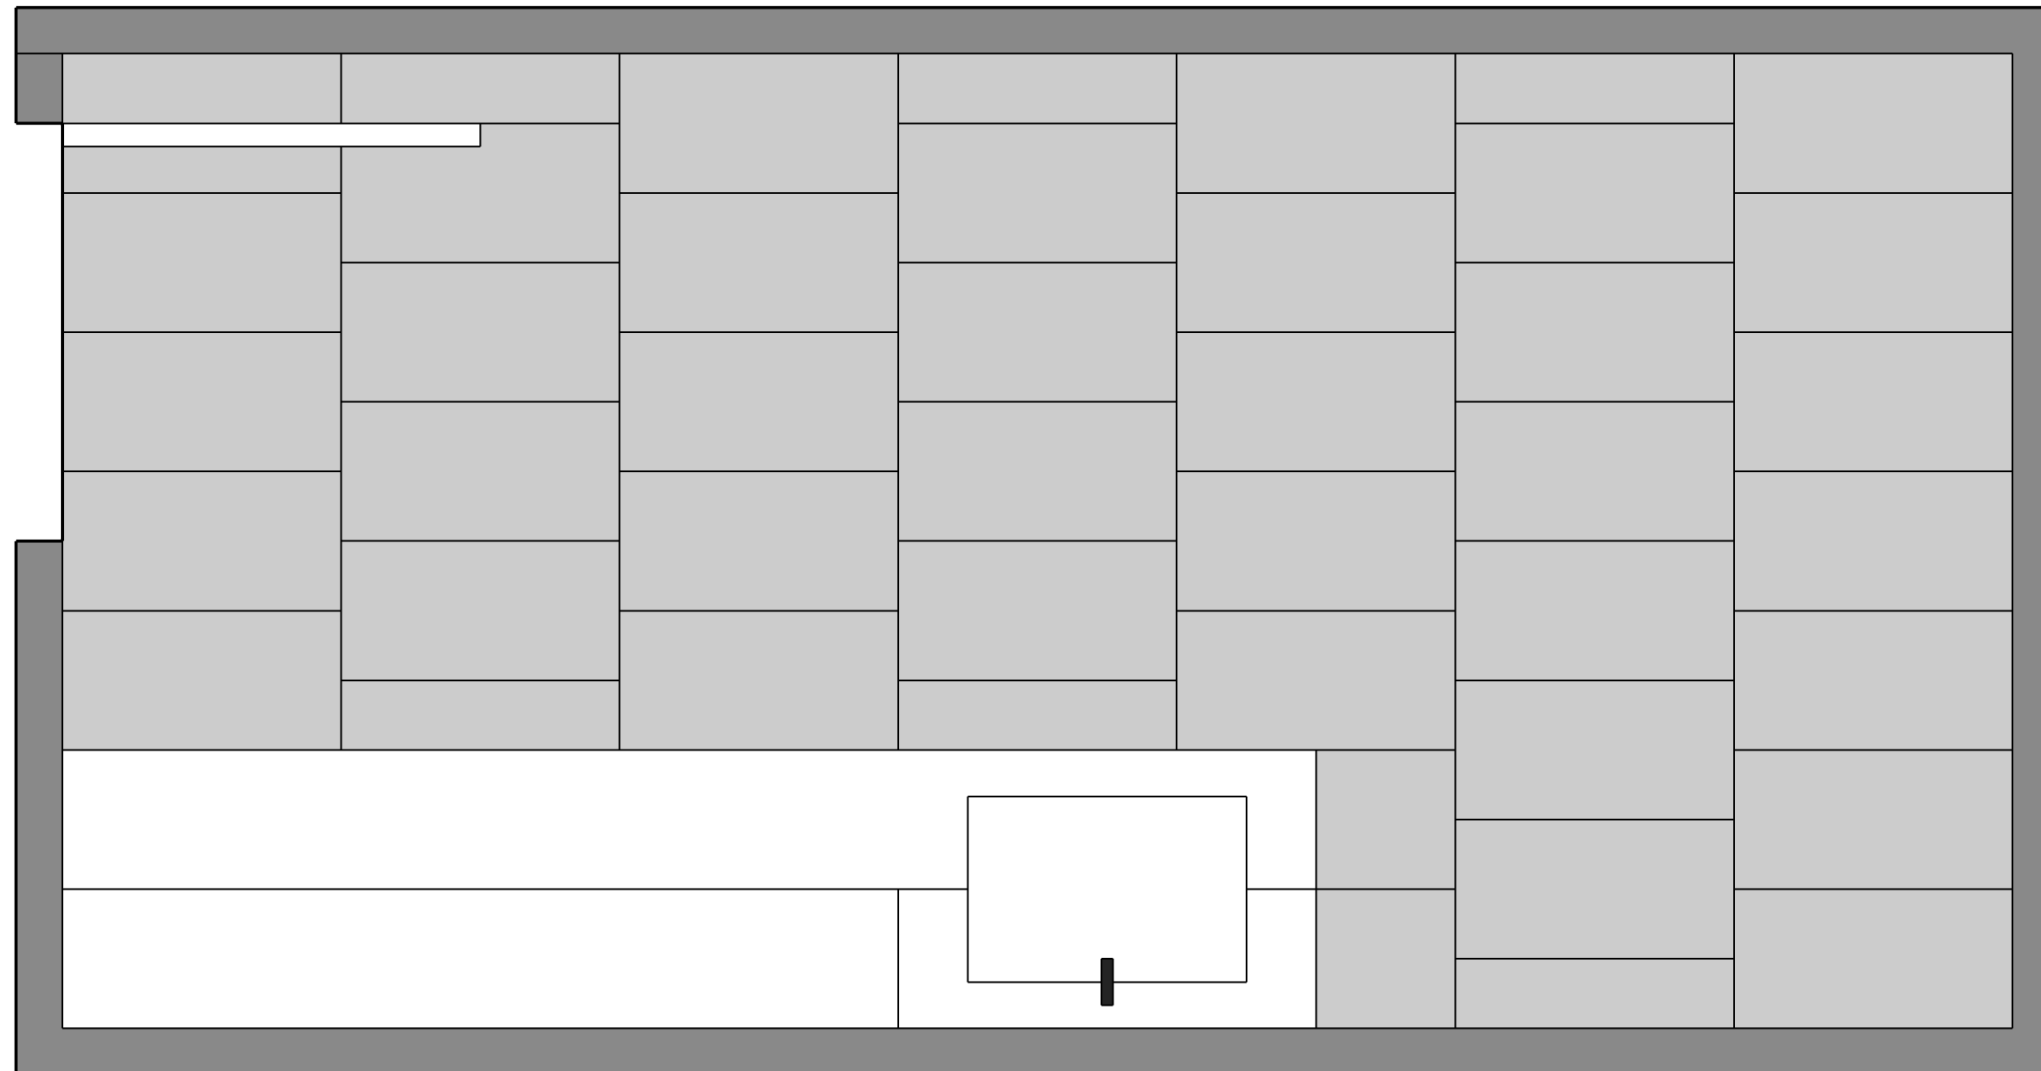

4105 CRYSTAL COVE
DESIGN BOARD

UTILITY ROOM
FLOORING PATTERN