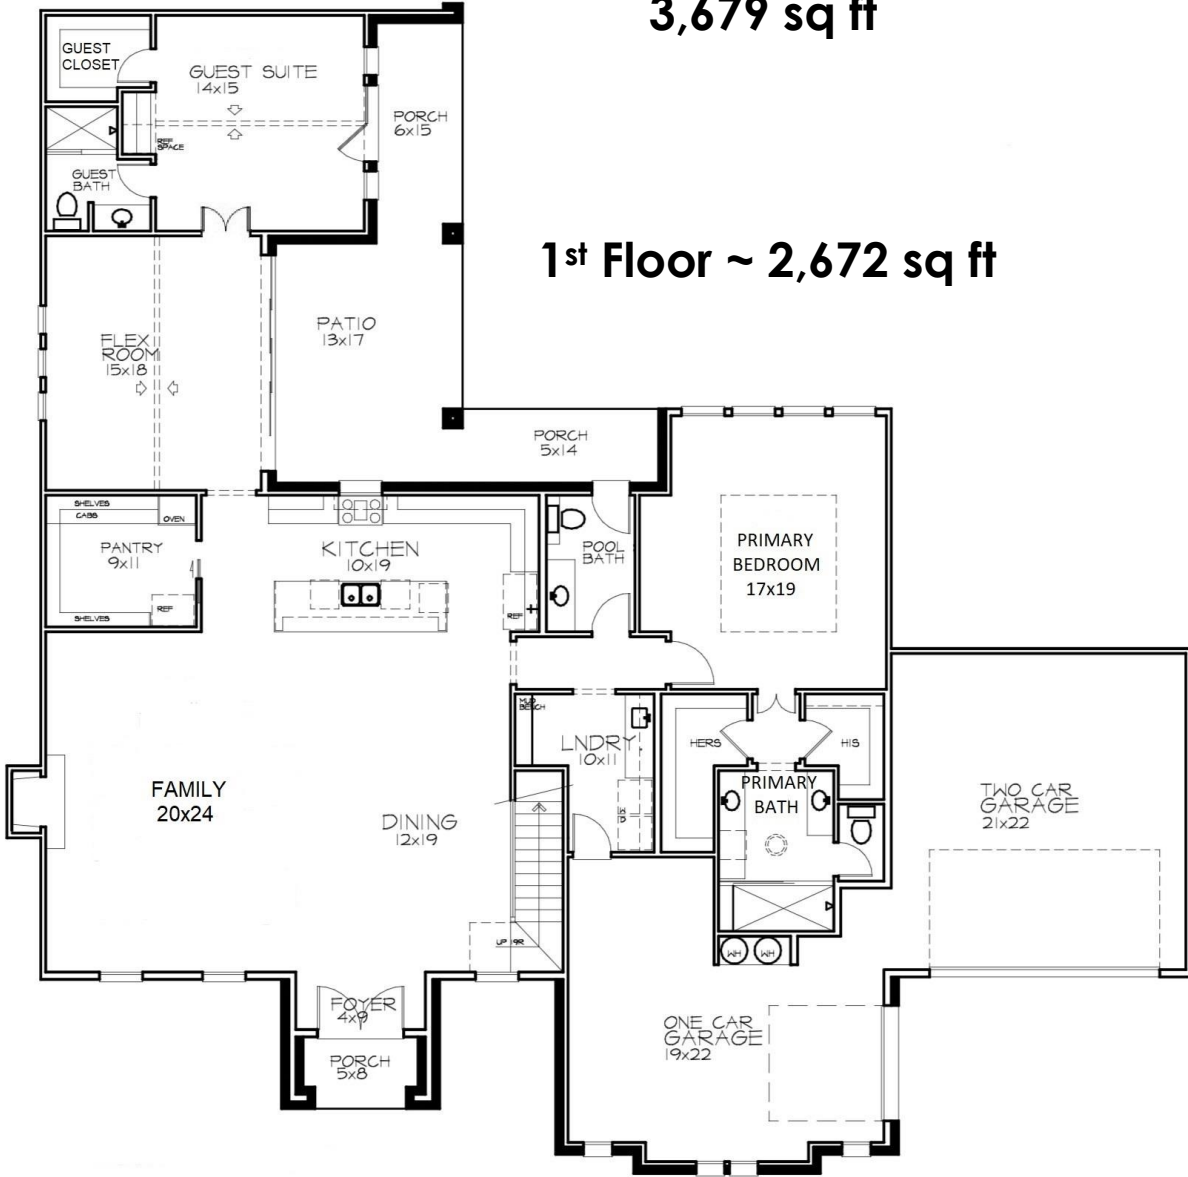

4104 Crystal Cove (Lot 17/A)

3,679 sq ft

1st Floor ~ 2,672 sq ft

2nd Floor ~ 1,007 sq ft