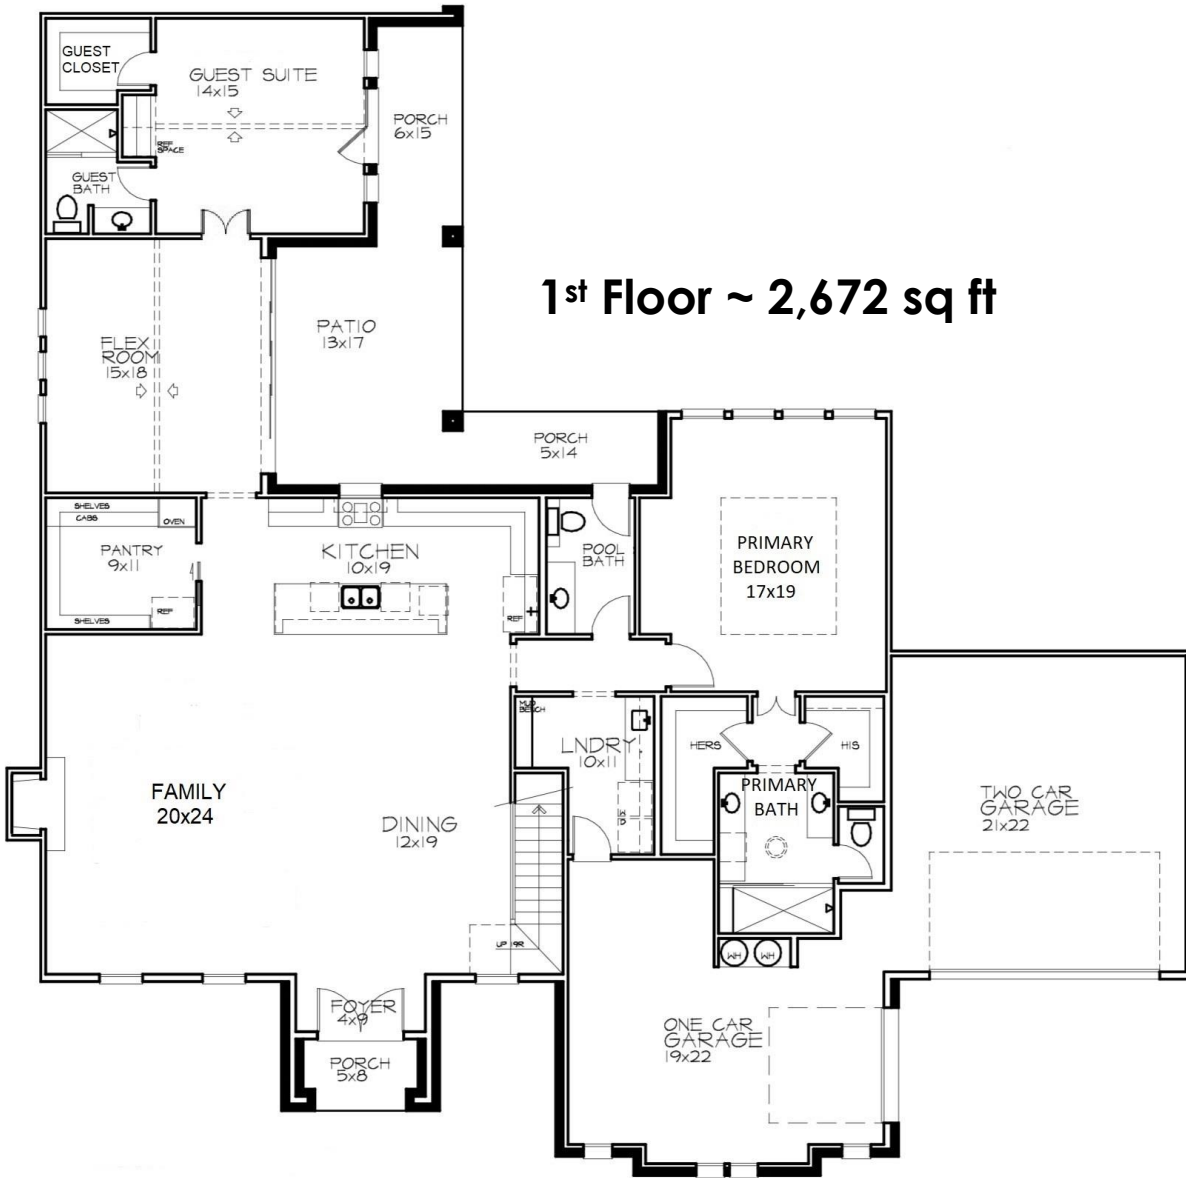

# 4104 Crystal Cove (Lot 17/A)

**3,688 sq ft**

**1st Floor ~ 2,672 sq ft**

**2nd Floor ~ 1,016 sq ft**