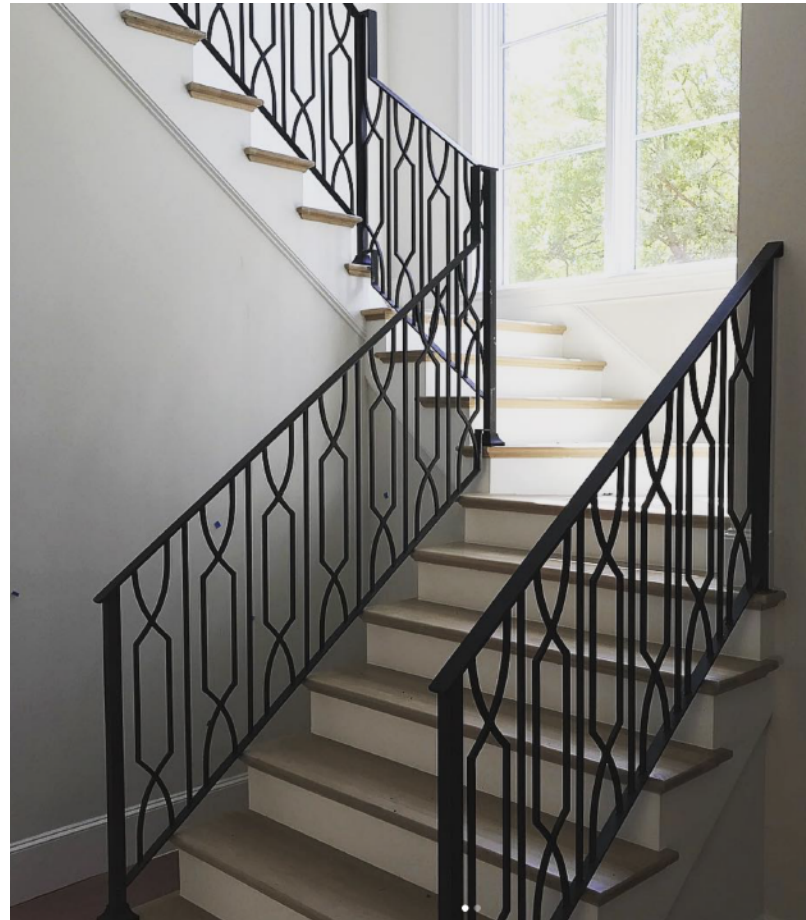

4104 CRYSTAL COVE
DESIGN BOARD

INTERIOR DETAILS

Stair Sconce