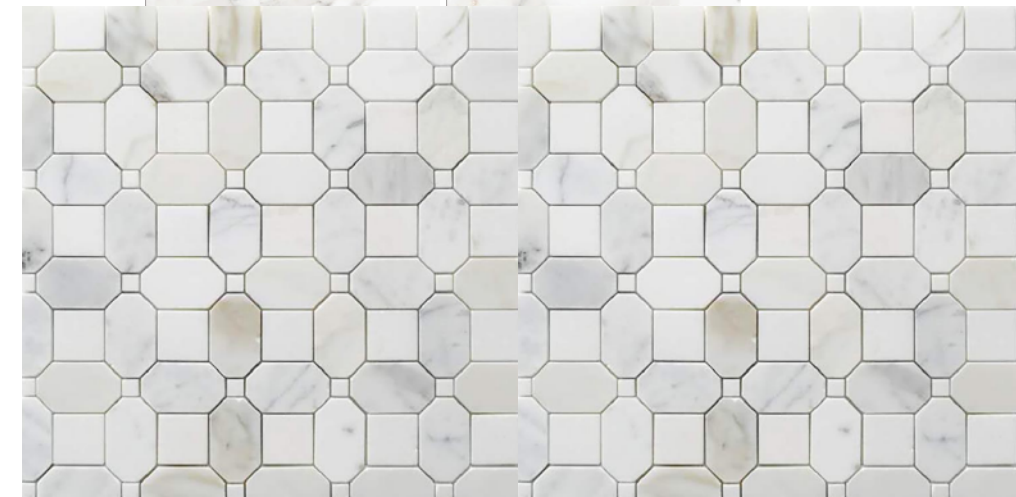

4104 CRYSTAL COVE
DESIGN BOARD

MASTER SUITE