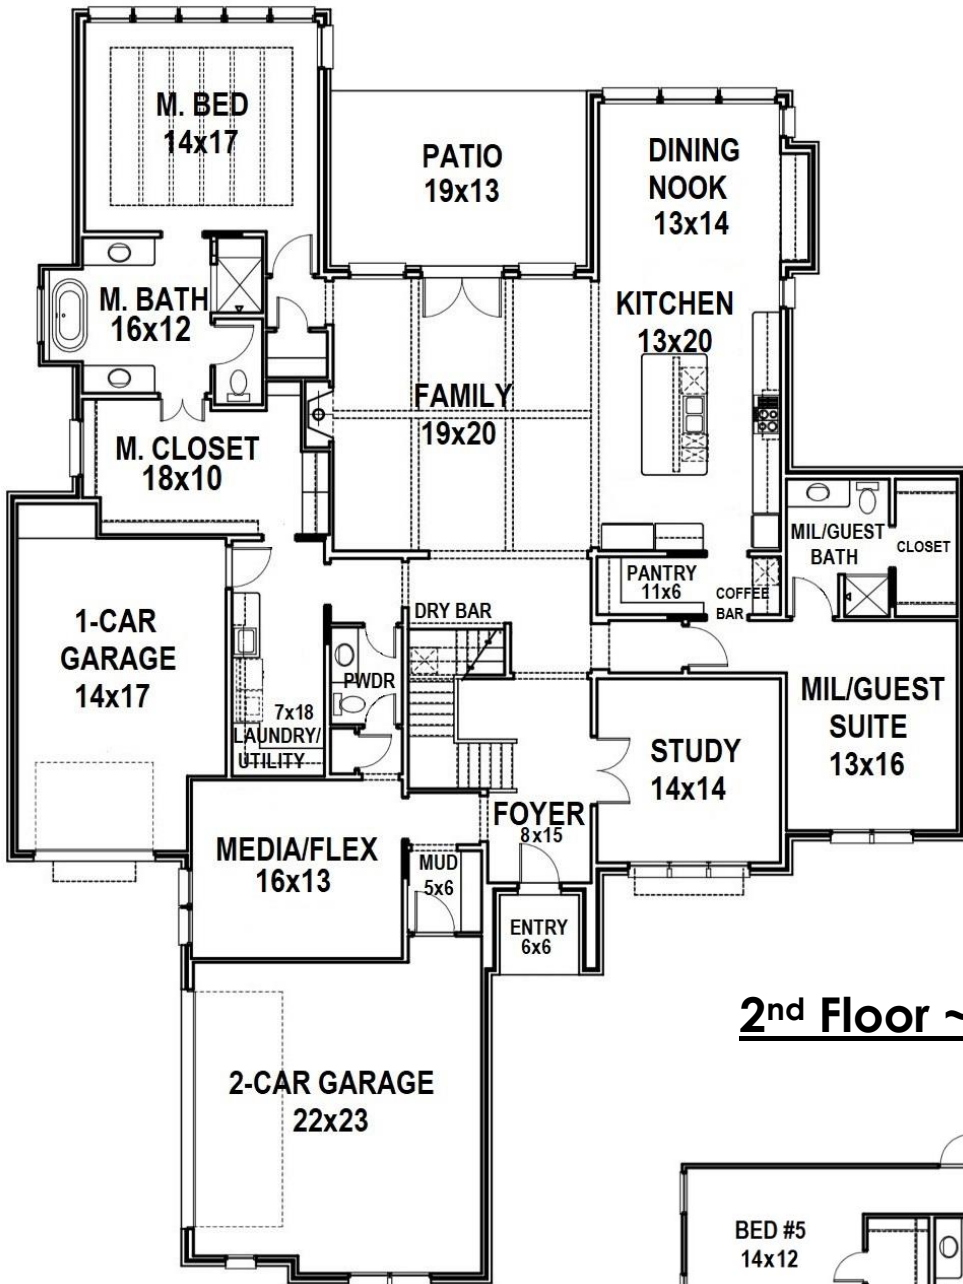

1450 Sunset Point Dr (Lot 13/A)

5,069 sq ft

1st Floor ~ 3,466 sq ft

2nd Floor ~ 1,603 sq ft