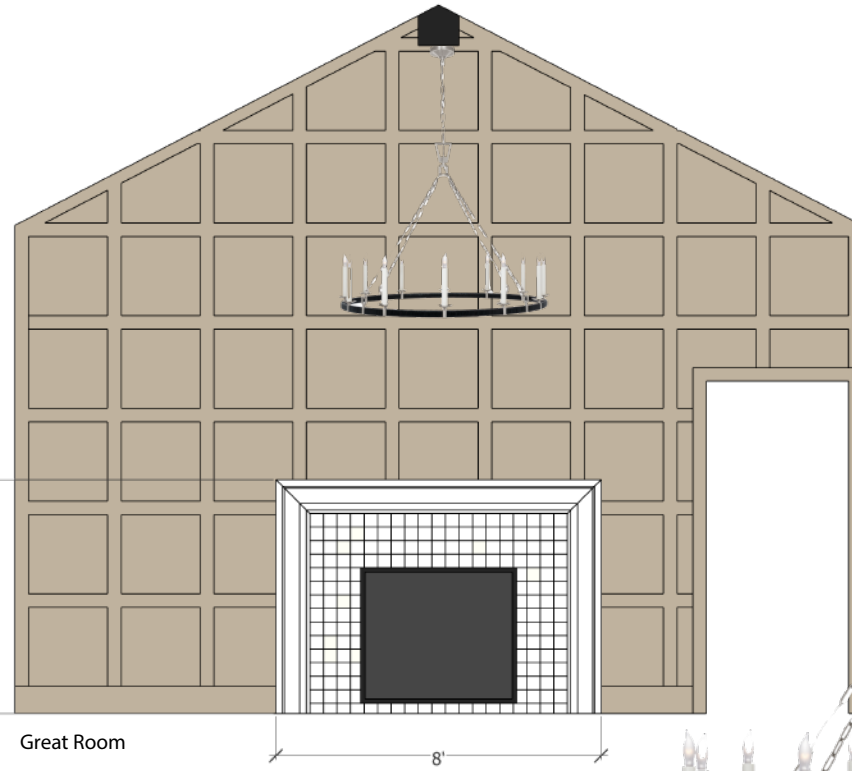

Entry Door Design

Brick

Garage Door Design

Bronze Windows

Metal Accent Roof Main and Accent Exterior Paint

Interior Finishes

Interior Color Scheme

Custom Stair Rail (Style only, Stair is not Curved)

Interior Features

Inspiration

Kitchen & Dining

Kitchen Splash

Hood Inspiration
To be built by Cabinet Maker
Accented with Metal Straps

Inset Cabinetry, Shaker Style

Cabinetry Color

Vent Hood Color

Dining Splash

Utility Room

Powder Room

Reeded Cabinetry

This Paver on Herringbone Pattern

Primary Suite

Reside Black

2 x 2 Mosaic Mesh