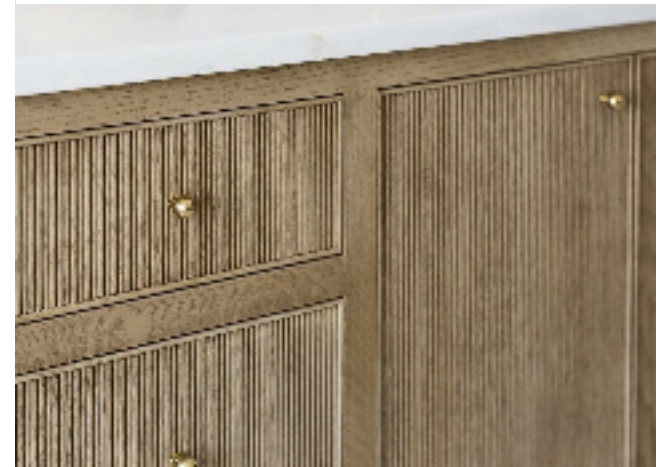

Interior Features

Inspiration

Kitchen & Dining

Kitchen Splash

Hood Inspiration
To be built by Cabinet Maker
Accented with Metal Straps

Inset Cabinetry, Shaker Style

Cabinetry Color

Vent Hood Color

Dining Splash

Utility Room

Powder Room

Reeded Cabinetry

This Paver on Herringbone Pattern

Primary Suite

Reside Black

2 x 2 Mosaic Mesh