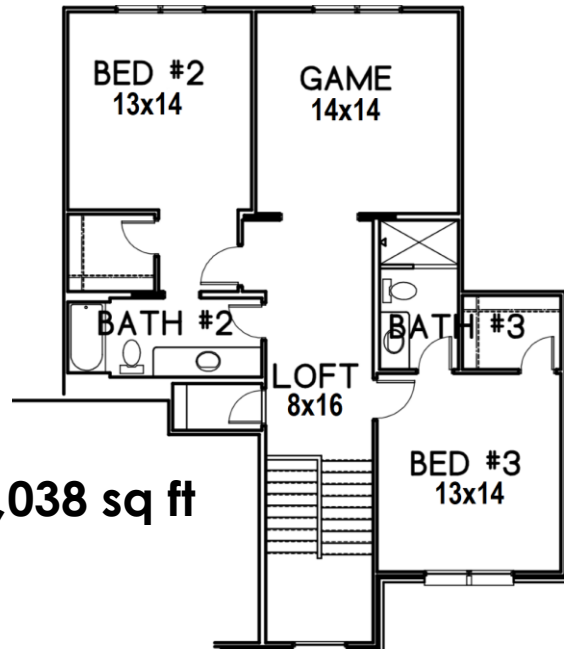

1408 Sunset Point Dr (Lot 11/A)

5,295 sq ft

1st Floor ~ 4,257 sq ft

2nd Floor ~ 1,038 sq ft