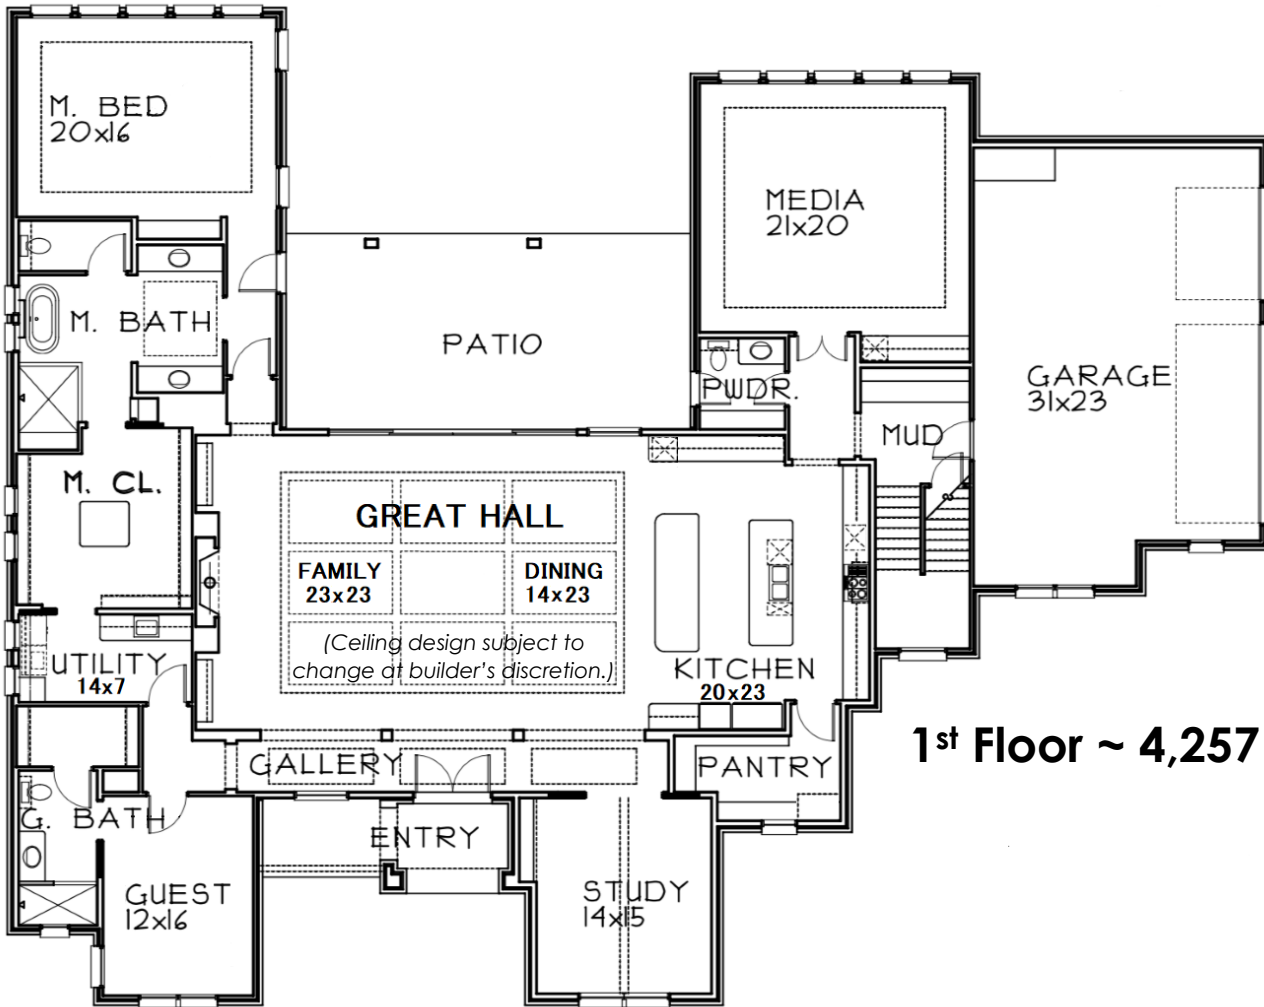

1408 Sunset Point Dr (Lot 11/A)

5,295 sq ft

1st Floor ~ 4,257 sq ft

2nd Floor ~ 1,038 sq ft